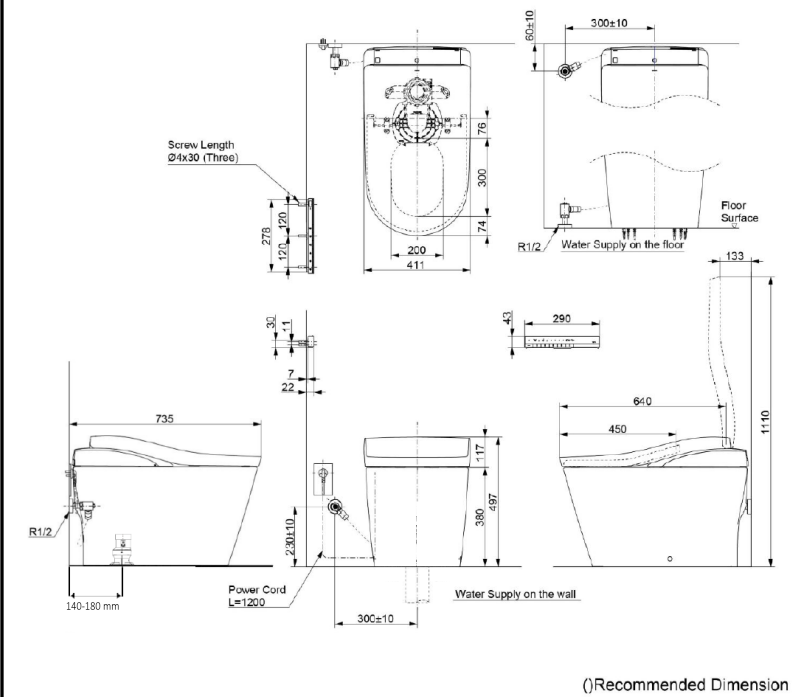

CS911VC/
TCF87320GAU/
BH00201T