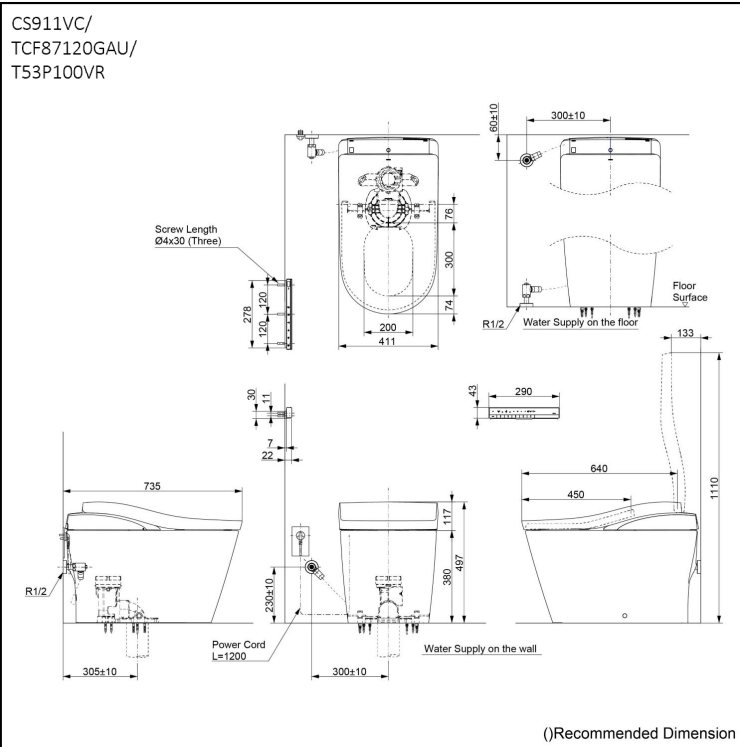

NEOREST LS Luxurious Smart Toilet

CS911VC / TCF87120GAU/ T53P00VR

Features

- Embrace modern styling that perfectly complements the NEOREST design suite, setting a new standard in luxury.
- Introducing CEFIONTECT Technology: where super smooth surfaces and ion barrier glazing redefine cleanliness for every bathroom fixture.
- Experience the future of cleanliness with TORNADO FLUSH - Less water, powerful streams, 360-degree clean.
- EWATER+ not only keeps toilet bowl and nozzle clean by preventing bacterial with sanitizing effect but is also sprayed under the seat to prevent other accumulated waste, ensures a long-lasting cleanliness
- Harness the power of PREMIST - a fine mist to repel dirt, ensuring a consistently clean toilet experience.
- Explore the seamless, easy-clean perfection of RIMLESS DESIGN.
- Discover Gentle Cleaning with AIR-IN WONDERWAVE - Eco-Friendly Comfort and Care.
- Experience unparalleled WATER SAVING efficiency paired with powerful flushing action.
- Simplify Your Routine - Effortless Automatic Operation: Seat & Lid opens, closes, and Toilet flushes with sensor ease
- Keep your bathroom fresh with the Auto Powerful DEODORIZER - it activates after every use to ensure a clean, odor-free environment.
- Luxuriate in the comfort of a HEATED SEAT with customizable temperature control
- Gentle Warmth, Perfectly Personalized - Adjustable WARM AIR DRYING
- Hybrid Ecology System: Optimal Water Efficiency with Dynamic Performance.
- Self-cleaning wand for ultimate convenience.

Specifications

Flush system:	TORNADO FLUSH
Water Use:	4.5L / 3.0L
Rough-in:	305 mm
Bowl Shape:	D-Shape
Water Pressure:	0.2MPa~0.75MPa
Power Rating:	220~240V, 50/60Hz, 835~863W
Length of Power Cord:	1.2 m
Material:	Bowl - Vitreous China Seat & Cover - Plastic Remote Controller - Aluminium
Size:	411Wx725Dx497H mm

Parts description

- **CS911VC**
  NEOREST LS Bowl (S-Trap)(Rough-in 305)
- **TCF87120GAU** NEOREST LS WASHLET unit (Silver)
- **T53P100VR** Floor Flange

Colors

White (#NW1)
Silver
- WASHLET Frame Cover
- Remote Controller

Certifications