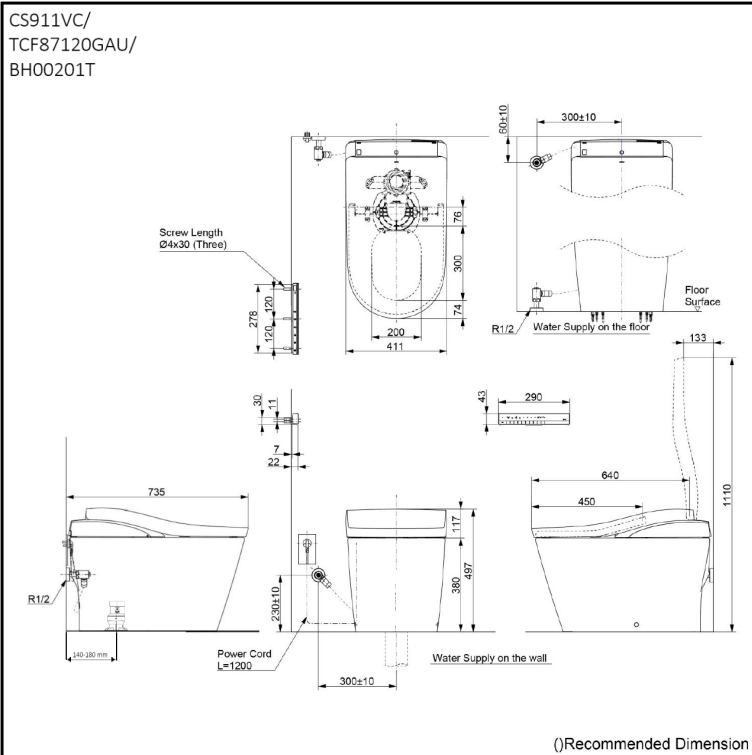

NEOREST LS Luxurious Smart Toilet

CS911VC / TCF87120GAU/ BH00201T

Features

- Embrace modern styling that perfectly complements the NEOREST design suite, setting a new standard in luxury.
- Introducing CEFIONTECT Technology: where super smooth surfaces and ion barrier glazing redefine cleanliness for every bathroom fixture.
- Experience the future of cleanliness with TORNADO FLUSH - Less water, powerful streams, 360-degree clean.
- EWATER+ not only keeps toilet bowl and nozzle clean by preventing bacterial with sanitizing effect but is also sprayed under the seat to prevent other accumulated waste, ensures a long-lasting cleanliness
- Harness the power of PREMIST - a fine mist to repel dirt, ensuring a consistently clean toilet experience.
- Explore the seamless, easy-clean perfection of RIMLESS DESIGN.
- Discover Gentle Cleaning with AIR-IN WONDERWAVE - Eco-Friendly Comfort and Care.
- Experience unparalleled WATER SAVING efficiency paired with powerful flushing action.
- Simplify Your Routine - Effortless Automatic Operation: Seat & Lid opens, closes, and Toilet flushes with sensor ease
- Keep your bathroom fresh with the Auto Powerful DEODORIZER - it activates after every use to ensure a clean, odor-free environment.
- Luxuriate in the comfort of a HEATED SEAT with customizable temperature control
- Gentle Warmth, Perfectly Personalized - Adjustable WARM AIR DRYING
- Hybrid Ecology System: Optimal Water Efficiency with Dynamic Performance.
- Self-cleaning wand for ultimate convenience.

Specifications

Flush system:	TORNADO FLUSH
Water Use:	4.5L / 3.0L
Rough-in:	305 mm
Bowl Shape:	D-Shape
Water Pressure:	0.2MPa~0.75MPa
Power Rating:	220~240V, 50/60Hz, 835~863W
Length of Power Cord:	1.2 m
Material:	Bowl - Vitreous China Seat & Cover - Plastic Remote Controller - Aluminium
Size:	411Wx725Dx497H mm

Parts description

- CS911VC
  NEOREST LS Bowl (S-Trap)
- TCF87120GAU NEOREST LS WASHLET unit (Silver)
- BH00201T (Rough-in 140-180mm)

Colors

White (#NW1)
Silver
- WASHLET Frame Cover
- Remote Controller

Certifications