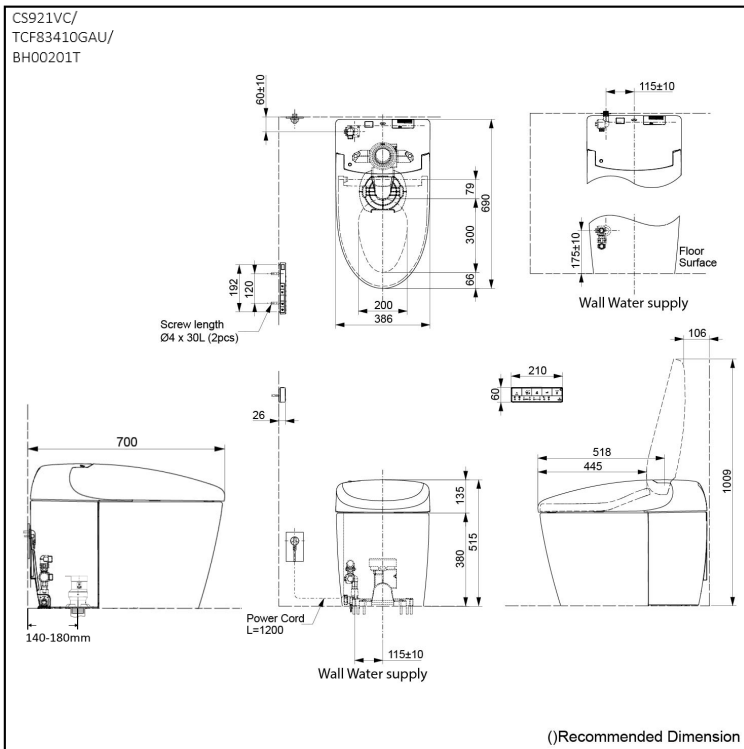

Certifications