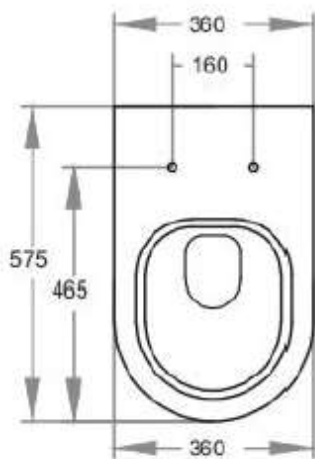

Product Code: VOLA-50Mb

Avis Wall Faced Toilet 575x360x415mm Matt Black Slim Seat with Chrome Fittings

Features

Rimless Clean Flush Pan
Size: 575*360*415mm
Trap-100: 100-135mm (Supplied)
UF slim seat SC163

Optional

Trap-60: 60-80mm
JT43: 150-170mm
P-Trap: 180mm
Thick seat SC803

Warranty

10 years replacement on ceramic
1 year replacement parts which
include toilet seat covers, flush
pipes.

Terms and conditions applied

AS 1172.11172.2
License: MK022127

Dimensions are approximate. Information provided in this specification is representative of the actual products available at the time of printing.

ACS

1300 898 889

www.acsbathrooms.com.au