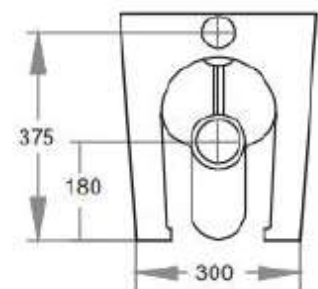

Product Code: VOLA-50Mb

Avis Wall Faced Toilet 575x360x415mm Matt Black Slim Seat with Chrome Fittings

Features

Rimless Clean Flush Pan
Size: 575*360*415mm
Trap-100: 100-135mm (Supplied)
UF slim seat SC163

Optional

Trap-60: 60-80mm
JT43: 150-170mm
P-Trap: 180mm
Thick seat SC803

Warranty

10 years replacement on ceramic
1 year replacement parts which
include toilet seat covers, flush
pipes.

Terms and conditions applied

AS 1172.11172.2
License: MK022127

Dimensions are approximate. Information provided in this specification is representative of the actual products available at the time of printing.

ACS

1300 898 889

www.acsbathrooms.com.au