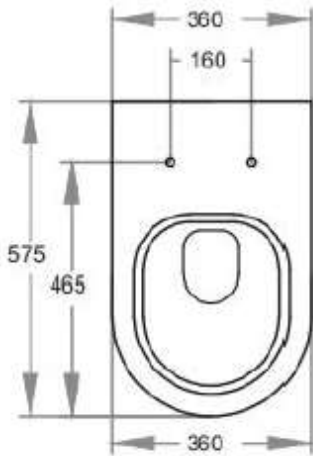

Product Code: VOLA-50MW

Avis Wall Faced Toilet 575x360x415mm Matt White Slim Seat with Chrome Fittings

Features

Rimless Clean Flush Pan
Size: 575*360*415mm
Trap-100: 100-135mm (Supplied)
UF slim seat SC163

Optional

Trap-60: 60-80mm
JT43: 150-170mm
P-Trap: 180mm
Thick seat SC803

Warranty

10 years replacement on ceramic
1 year replacement parts which
include toilet seat covers, flush
pipes.

Terms and conditions applied

AS 1172.11172.2
License: MK022127

Dimensions are approximate. Information provided in this specification is representative of the actual products available at the time of printing.

ACS

1300 898 889

www.acsbathrooms.com.au