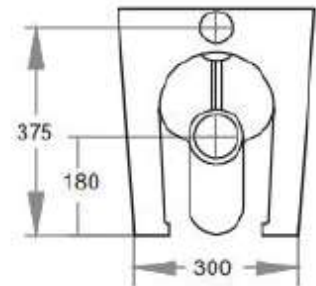

Product Code: VOLA-50MW

Avis Wall Faced Toilet 575x360x415mm Matt White Slim Seat with Chrome Fittings

Features

Rimless Clean Flush Pan
Size: 575*360*415mm
Trap-100: 100-135mm (Supplied)
UF slim seat SC163

Optional

Trap-60: 60-80mm
JT43: 150-170mm
P-Trap: 180mm
Thick seat SC803

Warranty

10 years replacement on ceramic
1 year replacement parts which
include toilet seat covers, flush
pipes.

Terms and conditions applied

AS 1172.11172.2
License: MK022127

Dimensions are approximate. Information provided in this specification is representative of the actual products available at the time of printing.

ACS

1300 898 889

www.acsbathrooms.com.au