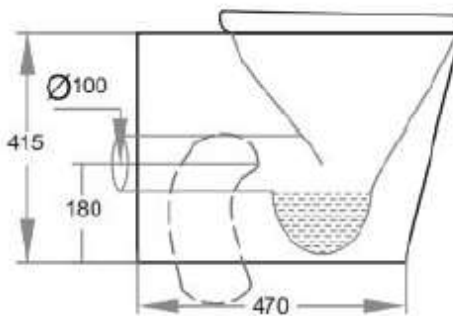

Product Code: VOLA-50MW

Avis Wall Faced Toilet 575x360x415mm Matt White Slim Seat with Chrome Fittings

Features

Rimless Clean Flush Pan
Size: 575*360*415mm
Trap-100: 100-135mm (Supplied)
UF slim seat SC163

Optional

Trap-60: 60-80mm
JT43: 150-170mm
P-Trap: 180mm
Thick seat SC803

Warranty

10 years replacement on ceramic
1 year replacement parts which
include toilet seat covers, flush
pipes.

Terms and conditions applied

AS 1172.11172.2
License: MK022127

Dimensions are approximate. Information provided in this specification is representative of the actual products available at the time of printing.

ACS

1300 898 889

www.acsbathrooms.com.au