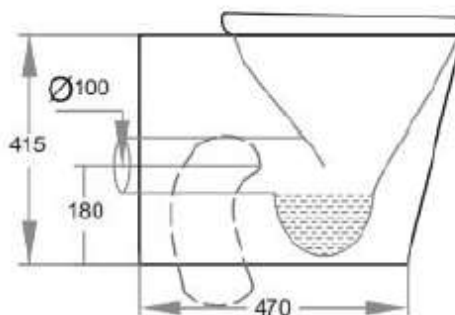

Dimensions are approximate. Information provided in this specification is representative of the actual products available at the time of printing.

ACS

1300 898 889

www.acsbathrooms.com.au