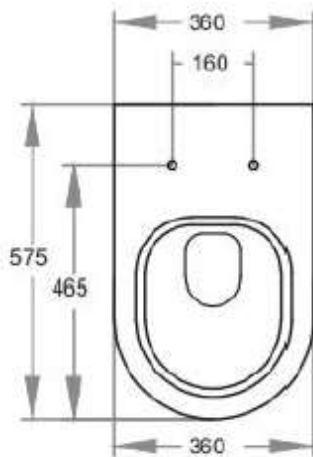

Product Code: VOLA-50

Avis Wall Faced Toilet 575x360x415mm Gloss White Slim Seat with Chrome Fittings

Features

Rimless Clean Flush Pan
Size: 575*360*415mm
Trap-100: 100-135mm (Supplied)
UF slim seat SC163

Optional

Trap-60: 60-80mm
JT43: 150-170mm
P-Trap: 180mm
Thick seat SC803

Warranty

10 years replacement on ceramic
1 year replacement parts which
include toilet seat covers, flush
pipes.

Terms and conditions applied

AS 1172.11172.2
License: MK022127

Dimensions are approximate. Information provided in this specification is representative of the actual products available at the time of printing.

ACS

1300 898 889

www.acsbathrooms.com.au