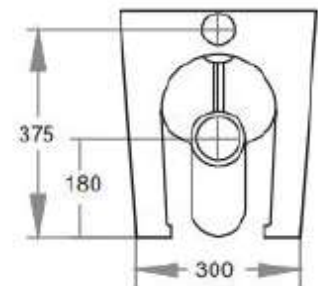

Product Code: VOLA-50

Avis Wall Faced Toilet 575x360x415mm Gloss White Slim Seat with Chrome Fittings

Features

Rimless Clean Flush Pan
Size: 575*360*415mm
Trap-100: 100-135mm (Supplied)
UF slim seat SC163

Optional

Trap-60: 60-80mm
JT43: 150-170mm
P-Trap: 180mm
Thick seat SC803

Warranty

10 years replacement on ceramic
1 year replacement parts which
include toilet seat covers, flush
pipes.

Terms and conditions applied

AS 1172.11172.2
License: MK022127

Dimensions are approximate. Information provided in this specification is representative of the actual products available at the time of printing.

ACS

1300 898 889

www.acsbathrooms.com.au