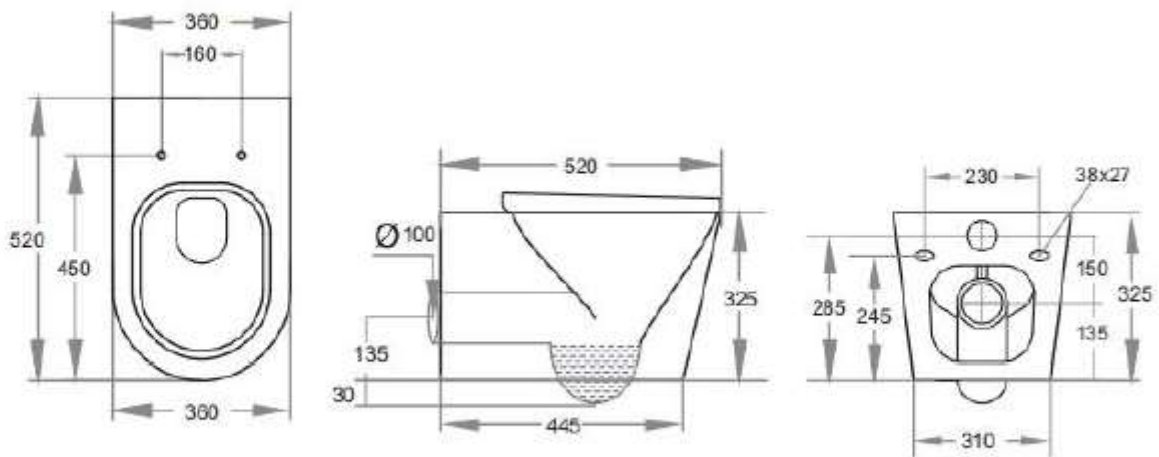

Product Code: VOLA-51MB

Avis Wall Hung Toilet 575x360x415mm Matt Black Slim Seat with Chrome Fittings

Features

Rimless Clean Flush Pan
Size: 520*360*325mm
UF thick seat SC803

Warranty

10 years replacement on ceramic
1 year replacement parts which include toilet seat covers

Terms and conditions applied

AS 1172.11172.2
License: MK022127

Dimensions are approximate. Information provided in this specification is representative of the actual products available at the time of printing.