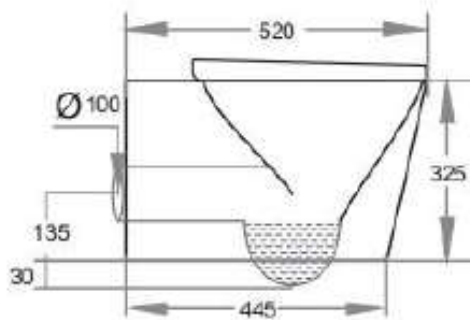

Product Code: VOLA-51MW

Avis Wall Hung Toilet 575x360x415mm Matt White Slim Seat with Chrome Fittings

Features

Rimless Clean Flush Pan
Size: 520*360*325mm
UF thick seat SC803

Warranty

10 years replacement on ceramic
1 year replacement parts which include toilet seat covers

Terms and conditions applied

AS 1172.11172.2
License: MK022127

Dimensions are approximate. Information provided in this specification is representative of the actual products available at the time of printing.