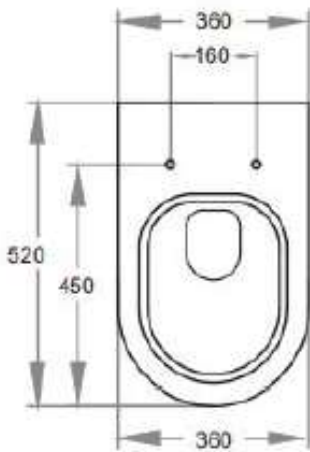

Product Code: VOLA-51MW

Avis Wall Hung Toilet 575x360x415mm Matt White Slim Seat with Chrome Fittings

Features

Rimless Clean Flush Pan
Size: 520*360*325mm
UF thick seat SC803

Warranty

10 years replacement on ceramic
1 year replacement parts which include toilet seat covers

Terms and conditions applied

AS 1172.11172.2
License: MK022127

Dimensions are approximate. Information provided in this specification is representative of the actual products available at the time of printing.