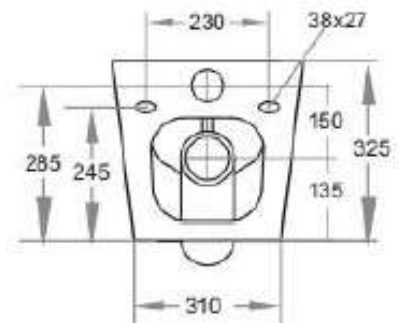

Product Code: VOLA-51MW

Avis Wall Hung Toilet 575x360x415mm Matt White Slim Seat with Chrome Fittings

Features

Rimless Clean Flush Pan
Size: 520*360*325mm
UF thick seat SC803

Warranty

10 years replacement on ceramic
1 year replacement parts which include toilet seat covers

Terms and conditions applied

AS 1172.11172.2
License: MK022127

Dimensions are approximate. Information provided in this specification is representative of the actual products available at the time of printing.