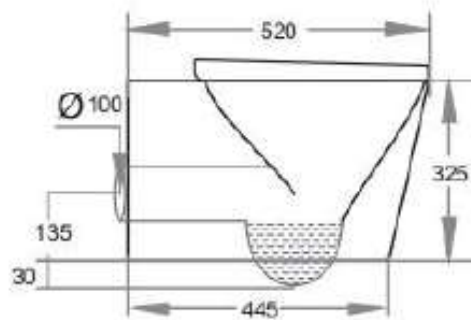

Product Code: VOLA-51

Avis Wall Hung Toilet 575x360x415mm Gloss White Slim Seat with Chrome Fittings

Features

Rimless Clean Flush Pan
Size: 520*360*325mm
UF thick seat SC803

Warranty

10 years replacement on ceramic
1 year replacement parts which include toilet seat covers

Terms and conditions applied

AS 1172.11172.2
License: MK022127

Dimensions are approximate. Information provided in this specification is representative of the actual products available at the time of printing.