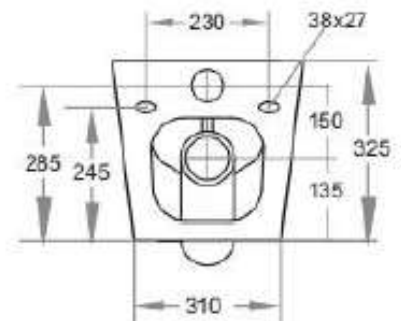

Product Code: VOLA-51

Avis Wall Hung Toilet 575x360x415mm Gloss White Slim Seat with Chrome Fittings

Features

Rimless Clean Flush Pan
Size: 520*360*325mm
UF thick seat SC803

Warranty

10 years replacement on ceramic
1 year replacement parts which include toilet seat covers

Terms and conditions applied

AS 1172.11172.2
License: MK022127

Dimensions are approximate. Information provided in this specification is representative of the actual products available at the time of printing.