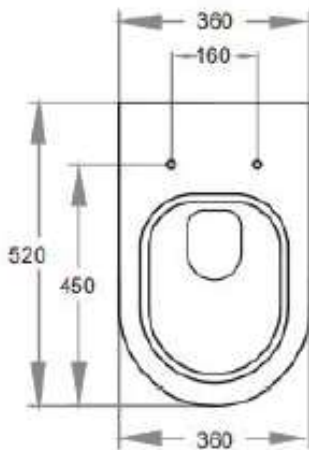

Product Code: VOLA-51

Avis Wall Hung Toilet 575x360x415mm Gloss White Slim Seat with Chrome Fittings

Features

Rimless Clean Flush Pan
Size: 520*360*325mm
UF thick seat SC803

Warranty

10 years replacement on ceramic
1 year replacement parts which include toilet seat covers

Terms and conditions applied

AS 1172.11172.2
License: MK022127

Dimensions are approximate. Information provided in this specification is representative of the actual products available at the time of printing.