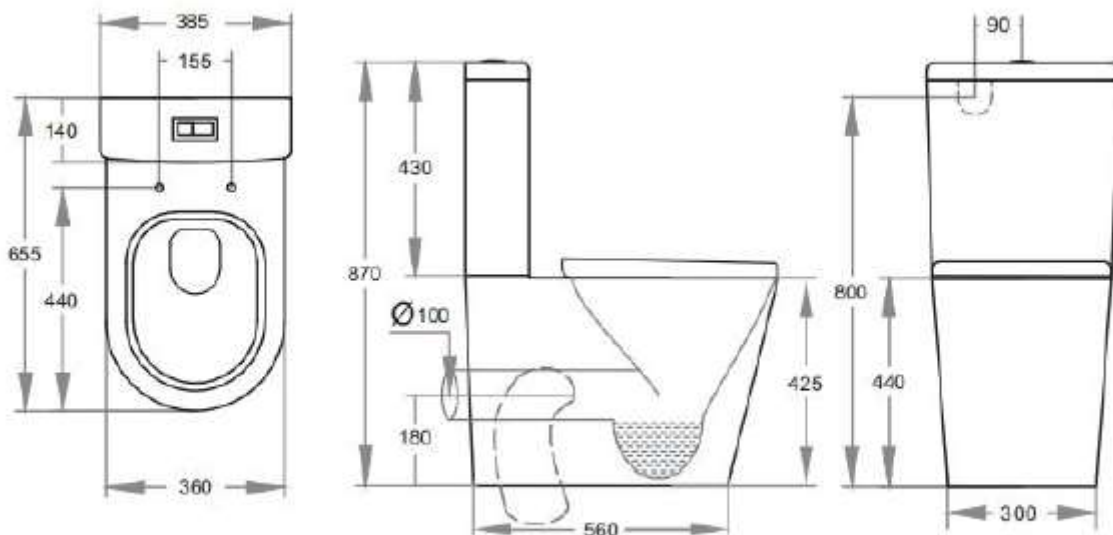

## Features

Back/Left and Right Bottom Inlet  
Rimless Clean Flush Pan  
4.5/3 Liters Dual Flush  
Size: 655\*385\*870mm  
Trap-100: 100-165mm (Supplied)  
UF slim seat SC163 (Supplied)

## Optional

Trap-60: 60-110mm  
JT43: 150-205mm  
P-Trap: 180mm  
Geberit Cistern:KDK022RC-GUF  
UF thick seat SC804/UF slim seat SC805

AS 1172.11172.2  
License: MK022127

Dimensions are approximate. Information provided in this specification is representative of the actual products available at the time of printing.