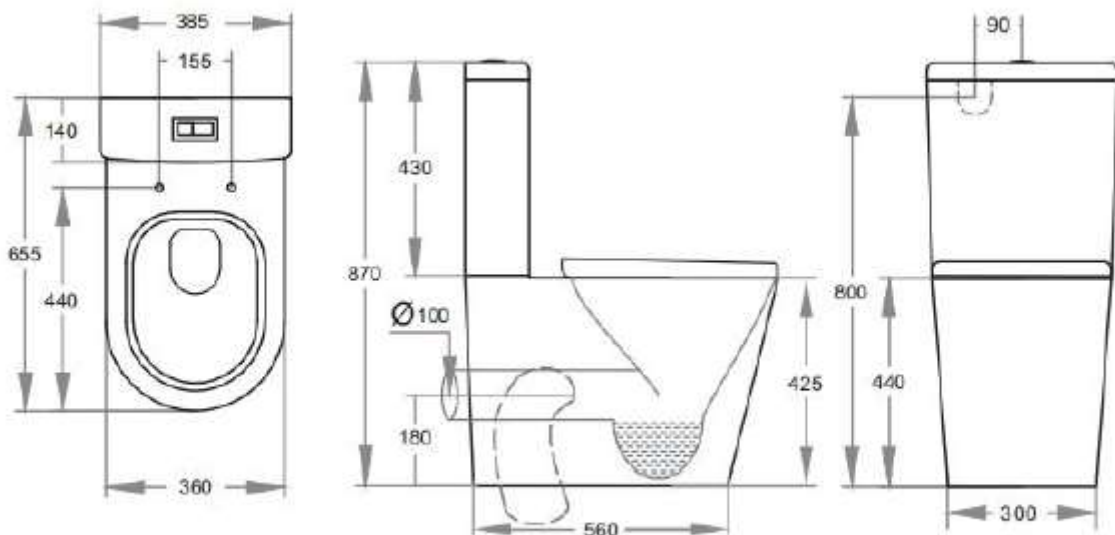

Dimensions are approximate. Information provided in this specification is representative of the actual products available at the time of printing.

1300 898 889

www.acsbathrooms.com.au