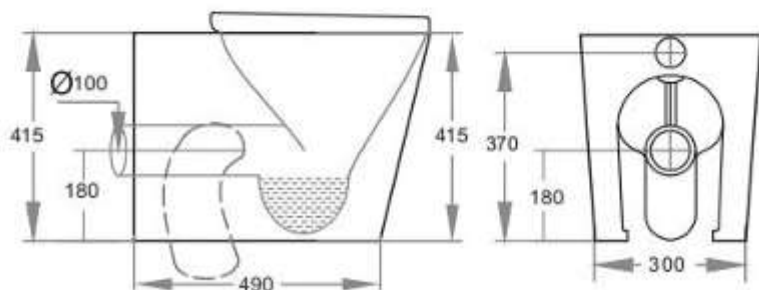

Dimensions are approximate. Information provided in this specification is representative of the actual products available at the time of printing.