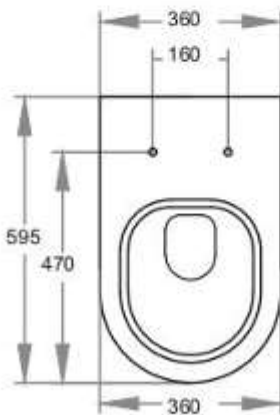

Dimensions are approximate. Information provided in this specification is representative of the actual products available at the time of printing.