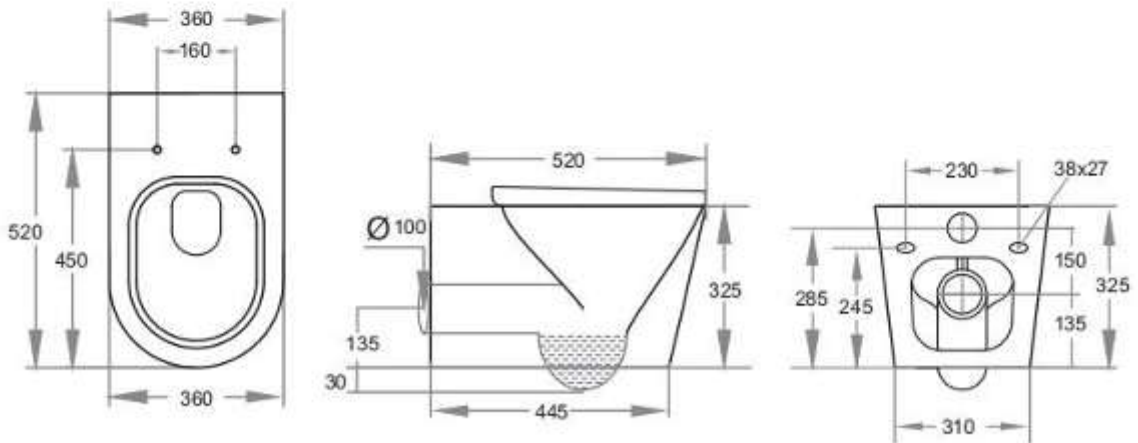

Product Code: VOLA-54

Avery Wall Hung Toilet 555x360x320mm Gloss White Slim Seat with Chrome Fittings

Features

Rimless Clean Flush Pan
Size: 520*360*325mm
UF thick seat SC803

Warranty

10 years replacement on ceramic
1 year replacement parts which include toilet seat covers

Terms and conditions applied

AS 1172.11172.2
License: MK022127

Dimensions are approximate. Information provided in this specification is representative of the actual products available at the time of printing.