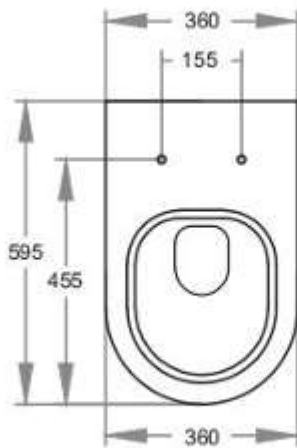

Dimensions are approximate. Information provided in this specification is representative of the actual products available at the time of printing.