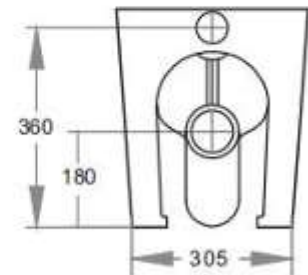

Warranty

10 years replacement on ceramic
1 year replacement parts which include toilet seat covers, flush pipes

Terms and conditions applied

AS 1172.11172.2
License: MK022127