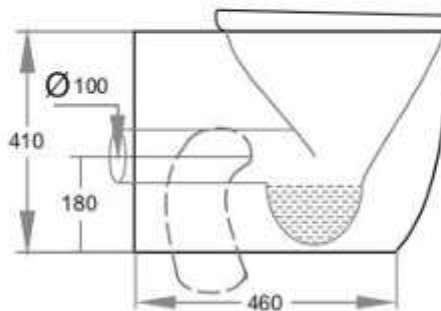

Dimensions are approximate. Information provided in this specification is representative of the actual products available at the time of printing.