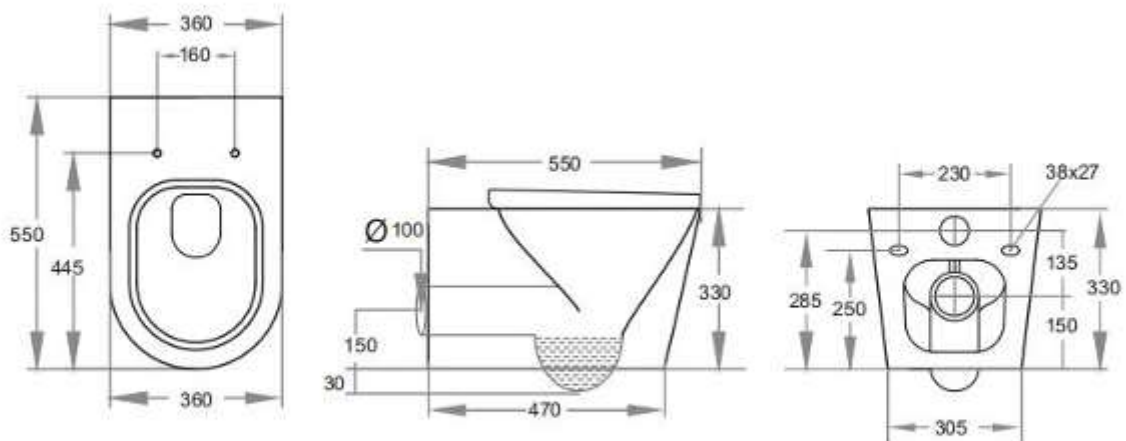

Dimensions are approximate. Information provided in this specification is representative of the actual products available at the time of printing.

ACS

1300 898 889

www.acsbathrooms.com.au