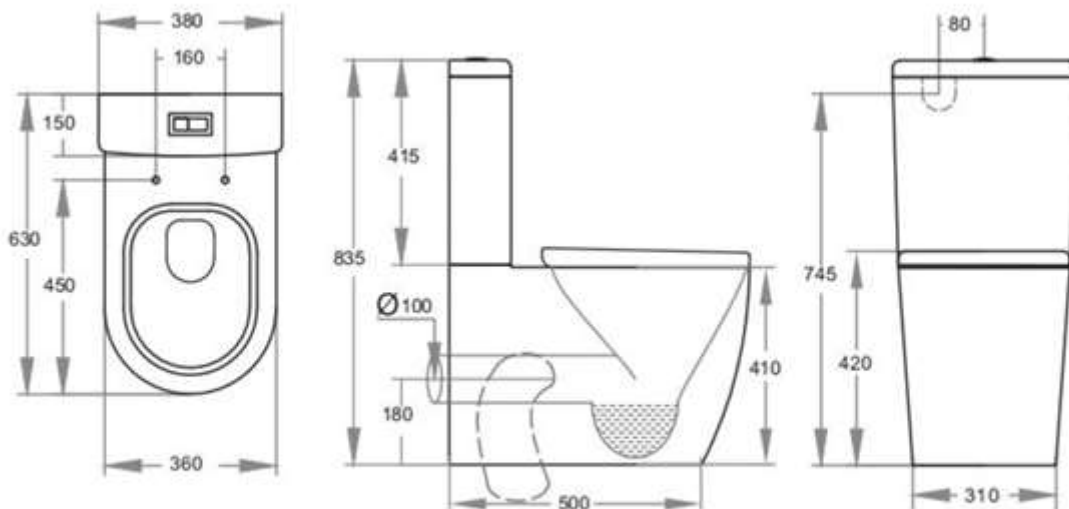

Product Code: VOLA-57MB

Veda Back To Wall Toilet 630x380x835mm Matt Black Slim Seat with Chrome Fittings

Features

Back/Left and Right Bottom Inlet
Tornado quiet flush Pan
4.5/3 Liters Dual Flush
Size: 630*380*835mm
Trap-100: 100-145mm (Supplied)
UF slim seat SC163 (Supplied)

Optional

Trap-60: 60-95mm
JT43: 150-185mm
P-Trap: 180mm
Geberit Cistern:KDK025C
UF Slim Seat SC805/Thick seat SC804

Warranty

10 years replacement on ceramic
1 year replacement parts which include toilet seat covers, flush pipes and buttons
3 years replacement on inlet or outlet valves.

Terms and conditions applied

AS 1172.11172.2
License: MK022127

Dimensions are approximate. Information provided in this specification is representative of the actual products available at the time of printing.