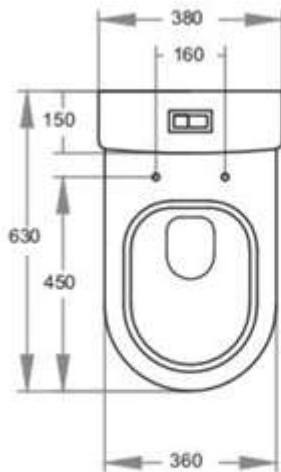

Veda Back To Wall Toilet 630x380x835mm Gloss White Slim Seat with Chrome Fittings

Features

Back/Left and Right Bottom Inlet
Tornado quiet flush Pan
4.5/3 Liters Dual Flush
Size: 630*380*835mm
Trap-100: 100-145mm (Supplied)
UF slim seat SC163 (Supplied)

Optional

Trap-60: 60-95mm
JT43: 150-185mm
P-Trap: 180mm
Geberit Cistern:KDK025C
UF Slim Seat SC805/Thick seat SC804

Warranty

10 years replacement on ceramic
1 year replacement parts which include toilet seat covers, flush pipes and buttons
3 years replacement on inlet or outlet valves.

Terms and conditions applied

AS 1172.11172.2
License: MK022127

Dimensions are approximate. Information provided in this specification is representative of the actual products available at the time of printing.