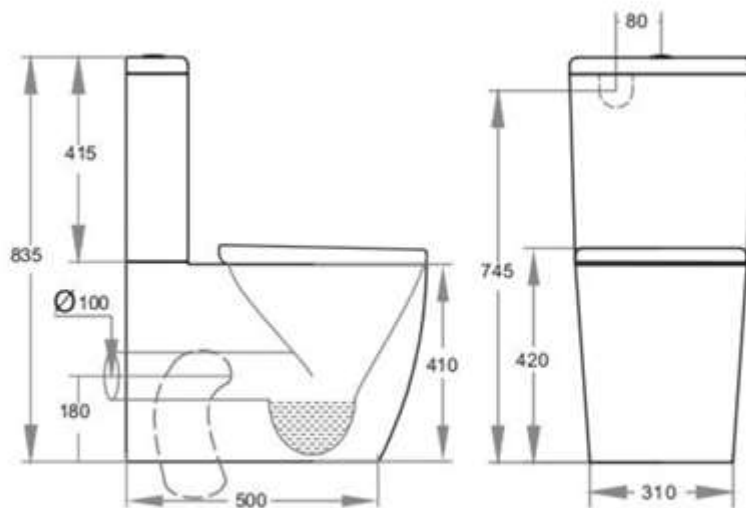

Veda Back To Wall Toilet 630x380x835mm Gloss White Slim Seat with Chrome Fittings

Features

Back/Left and Right Bottom Inlet
Tornado quiet flush Pan
4.5/3 Liters Dual Flush
Size: 630*380*835mm
Trap-100: 100-145mm (Supplied)
UF slim seat SC163 (Supplied)

Optional

Trap-60: 60-95mm
JT43: 150-185mm
P-Trap: 180mm
Geberit Cistern:KDK025C
UF Slim Seat SC805/Thick seat SC804

Warranty

10 years replacement on ceramic
1 year replacement parts which include toilet seat covers, flush pipes and buttons
3 years replacement on inlet or outlet valves.

Terms and conditions applied

AS 1172.11172.2
License: MK022127

Dimensions are approximate. Information provided in this specification is representative of the actual products available at the time of printing.