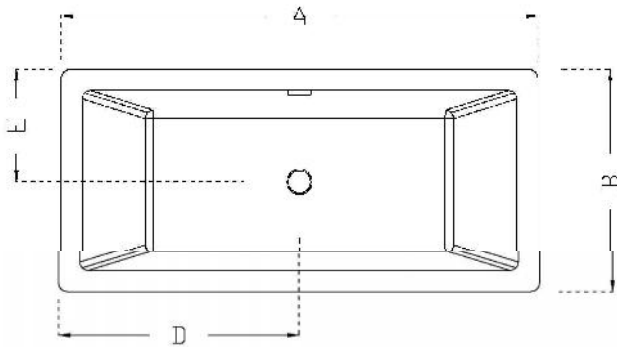

Model	A-026						Weight
Size	A	B	C	D	E	F	
C	1800	850	600	900	425	200	71kg
B	1700	800	600	850	400	200	62kg
A	1600	800	600	800	400	200	55kg

- Code: A-026
- 8mm Acrylic reinforced with fibreglass
- 10yr Warranty
- Smooth gloss white finish
- Non Slip
- Polished chrome popup waste and overflow kit installed
- Adjustable galvanised metal legs for levelling
- 1mtr 40mm Flexible waste hose for easy installation
- Galvanised supporting under carriage
- Net Weight Kgs – See Table
- Crated size L+100, W+100, H+250mm
- Gross Weight +25kgs
- Australian Standard (SAI)
- AS/NZS 3718:2003