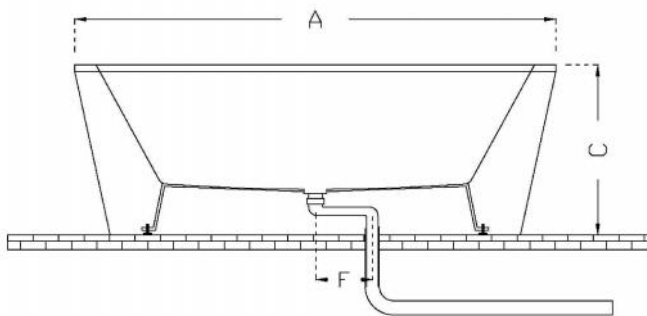

Model	A-026						Weight
Size	A	B	C	D	E	F	
C	1800	850	600	900	425	200	71kg
B	1700	800	600	850	400	200	62kg
A	1600	800	600	800	400	200	55kg

- Code: A-026
- 8mm Acrylic reinforced with fibreglass
- 10yr Warranty
- Smooth gloss white finish
- Non Slip
- Polished chrome popup waste and overflow kit installed
- Adjustable galvanised metal legs for levelling
- 1mtr 40mm Flexible waste hose for easy installation
- Galvanised supporting under carriage
- Net Weight Kgs – See Table
- Crated size L+100, W+100, H+250mm
- Gross Weight +25kgs
- Australian Standard (SAI)
- AS/NZS 3718:2003