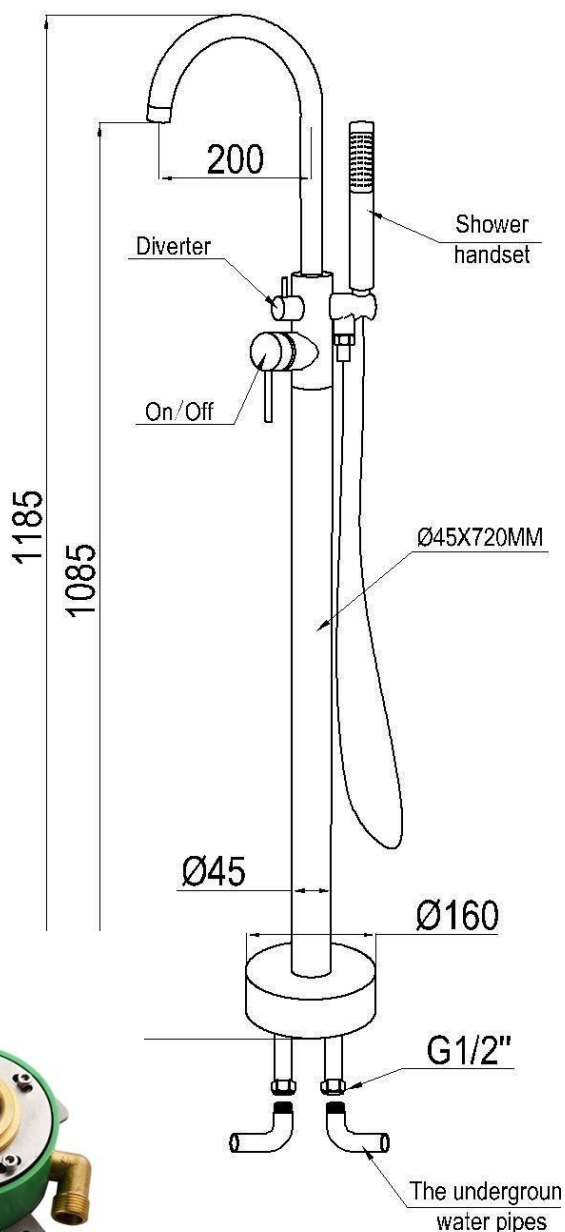

The last bastion of privacy, a space of peace and tranquillity, your Bathroom
Enjoy the look and feel of our European Bathroom fittings and fixtures.
Designed and made to the highest International and Australian standards.

- **CODE: A-101D**
- **Freestanding Bath Filler**
- **Gooseneck spout with Mixer and Hand Shower**
- **Australian Standard (SAI)**
- **AS/NZS 3718:2003**
- **Shower handset – WELS 3 Star Rating 9L/Min**
- **WELS Licence Number: 1281**
- **WELS Registration No: S06926**

SYDNEY

Woollahra

163 Edgecliff Road

Woollahra NSW 2025

T 02 9386 9809

Crows Nest

113A Willoughby Road

Crows Nest NSW 2065

T 02 9460 6111

MELBOURNE

Richmond

229 Swan Street

Richmond VIC 3121

T 03 9428 9996

QUEENSLAND

Fortitude Valley

Shop 2, 826 Ann Street

Fortitude Valley QLD 4006

T 07 3852 6363

Underfloor Installation block