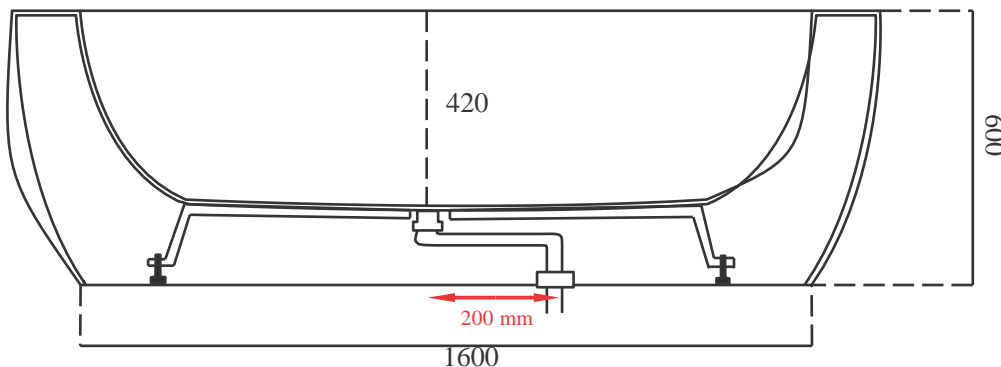

moda

Code: A-119A

Material: Isostone Shell - 50% Limestone Composite

Size: W 1900 x D 1000 x H 600 mm

Warranty: 10 Years

Features:

- Unique Lightweight Stone Bath
- Smooth matt white finish (gloss by custom order)
- Italian Design & Engineering
- Hollow Core with Reinforced Fibreglass for Extra Strength
- Pop Up Waste - Installed
- 1mtr Flexible Drain Hose for Easy Installation (DN40)
- Galvanised Metal Base Support
- Adjustable Leg Height For Levelling
- Scratch and Stain resistance
- Repairable Material
- Australian Standard (SAI)

AS/NZS 3718:2003

CELLA Light

Specifications:

- Net Weight: 70Kg
- Crate size:
L 2000, W 1100, H 800mm
- Gross Weight: 80Kg

ACS
DESIGNER BATHROOMS

1300 898 889

www.acsbathrooms.com.au