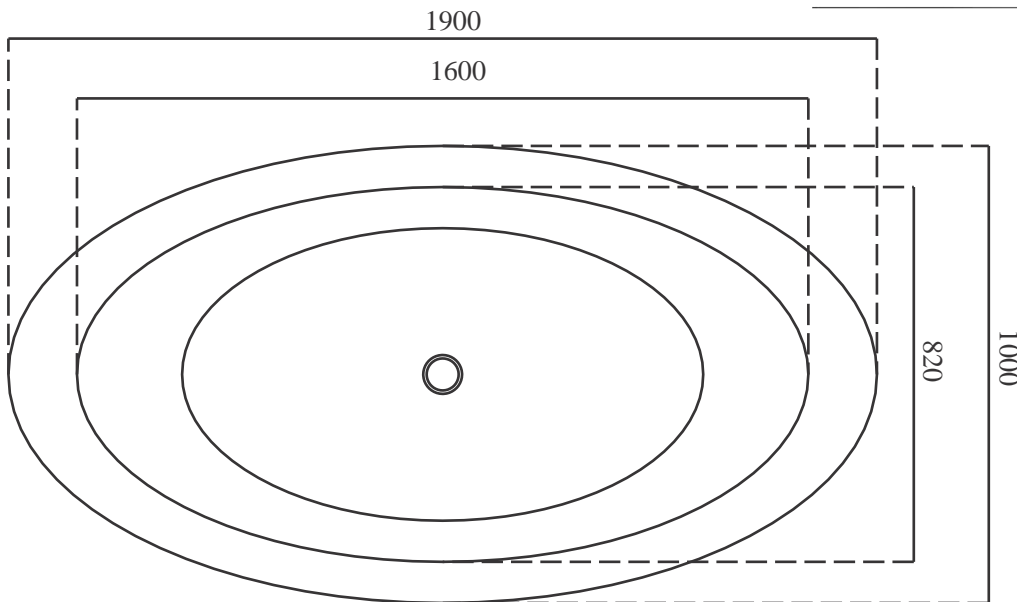

moda

Code: A-119A

Material: Isostone Shell - 50% Limestone Composite

Size: W 1900 x D 1000 x H 600 mm

Warranty: 10 Years

Features:

- Unique Lightweight Stone Bath
- Smooth matt white finish (gloss by custom order)
- Italian Design & Engineering
- Hollow Core with Reinforced Fibreglass for Extra Strength
- Pop Up Waste - Installed
- 1mtr Flexible Drain Hose for Easy Installation (DN40)
- Galvanised Metal Base Support
- Adjustable Leg Height For Levelling
- Scratch and Stain resistance
- Repairable Material
- Australian Standard (SAI)

AS/NZS 3718:2003

CELLA Light

Specifications:

- Net Weight: 70Kg
- Crate size:
L 2000, W 1100, H 800mm
- Gross Weight: 80Kg

ACS
DESIGNER BATHROOMS

1300 898 889

www.acsbathrooms.com.au