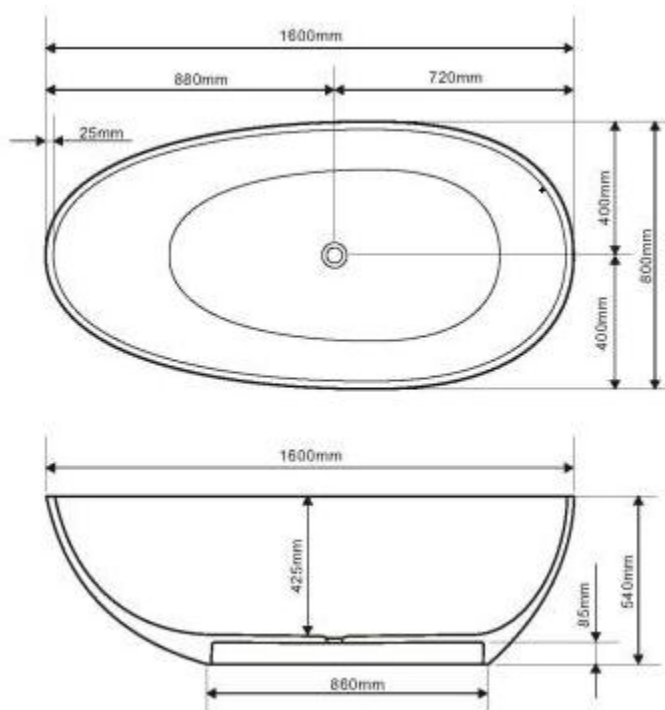

Shop 2, 826 Ann Street

Fortitude Valley QLD 4006

T 07 3852 6363

moda

CAST STONE BATH

- Code: A-123C
- 70% Stone Composite
- 10yr Warranty
- Smooth solid matt or gloss white finish
- Polished chrome popup waste
- Adjustable galvanised metal legs
- 1mtr Flexible waste hose
- Repairable
- Net Weight 130Kgs
- Gross Weight 160Kgs
- Product Size 1600x800x540mm
- Crated size 1700x900x740mm