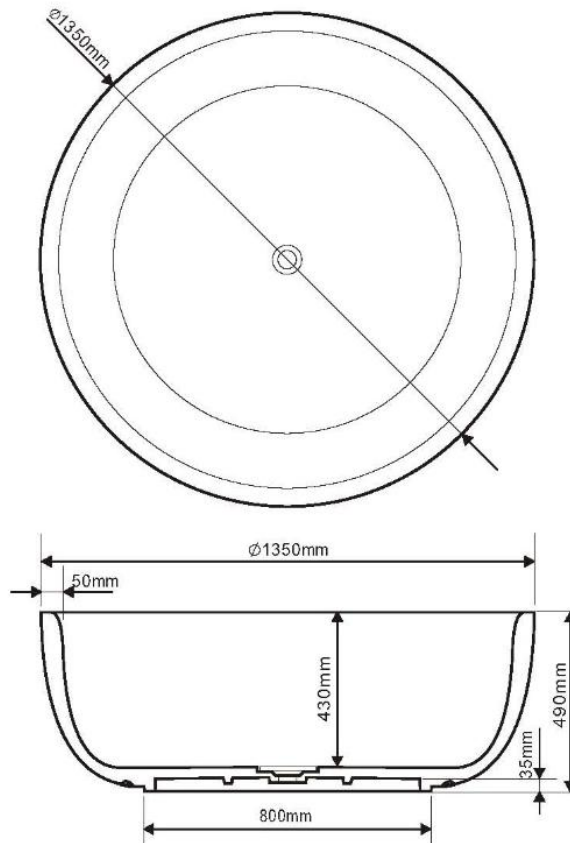

moda

CAST STONE BATH

- Code: A-131A
- 70% Stone Composite
- 10yr Warranty
- Smooth solid matt or gloss white finish
- Stone pop up waste
- Repairable
- Net Weight 210Kgs
- Gross Weight 255Kgs
- Product Size 1350x1350x490mm
- Crated size 1450x1450x700mm
- Australian Standard (SAI)
- AS/NZS 3718:2003