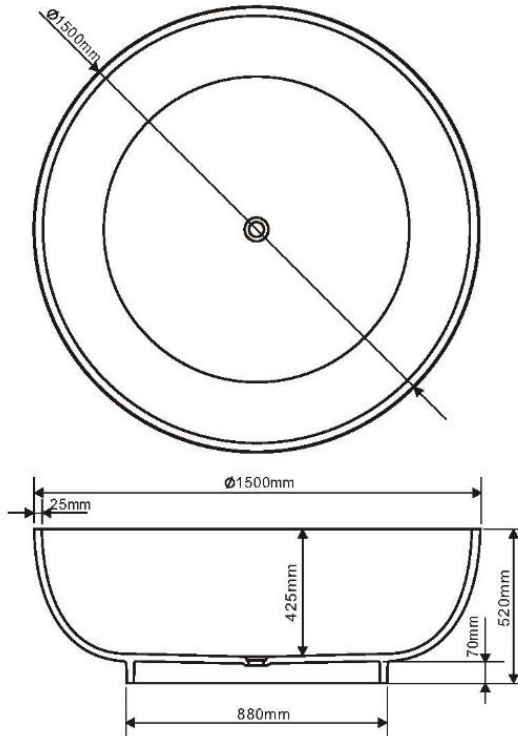

moda

CAST STONE BATH

- Code: A-131B
- 70% Stone Composite
- 10yr Warranty
- Smooth solid matt or gloss white finish
- Stone popup waste
- Repairable
- Net Weight 150Kgs
- Gross Weight 190Kgs
- Product Size 1500x1500x520mm
- Crated size 1600x1600x720mm
- Australian Standard (SAI)
- AS/NZS 3718:2003

Our Beautiful
Stone Free
Standing Bath
Series are
constructed of
25mm thick
reconstituted
limestone with a
70/30 to resin
ratio, are smooth
and silky to the
touch.