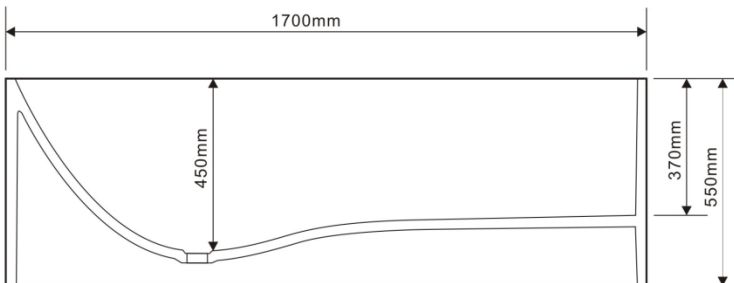

Chatswood NSW 2067

T 02 9882 2044

MELBOURNE

Richmond

229 Swan Street

Richmond VIC 3121

T 03 9428 9996

- Code: A-133B
- 70% Stone Composite
- 10yr Warranty
- Smooth solid matt or gloss white finish
- Stone pop up waste
- Repairable
- Net Weight 168Kgs
- Gross Weight 205Kgs
- Product Size 1700x720x550mm
- Crated size 1800x820x780mm

**SPECIAL NOTE:**  
 Please be advised this bath  
 has a low set waste and does  
 not come supplied with an  
 extendable hose.

Our Beautiful  
 Stone Free  
 Standing Bath  
 Series are  
 constructed of  
 25mm thick  
 reconstituted  
 limestone with a  
 70/30 to resin  
 ratio, are smooth  
 and silky to the  
 touch.