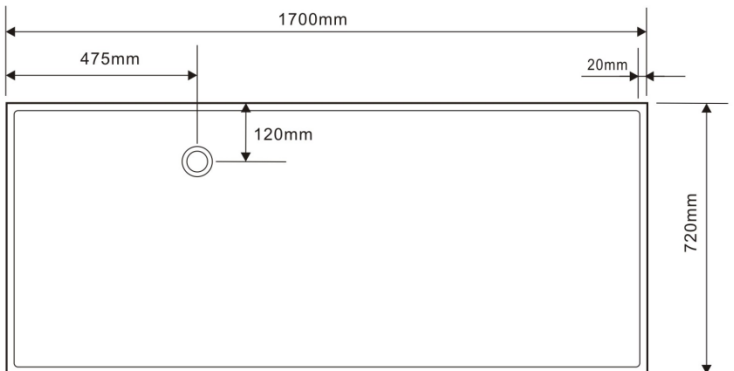

Chatswood NSW 2067

T 02 9882 2044

MELBOURNE

Richmond

229 Swan Street

Richmond VIC 3121

T 03 9428 9996

- Code: A-133B
- 70% Stone Composite
- 10yr Warranty
- Smooth solid matt or gloss white finish
- Stone pop up waste
- Repairable
- Net Weight 168Kgs
- Gross Weight 205Kgs
- Product Size 1700x720x550mm
- Crated size 1800x820x780mm

**SPECIAL NOTE:**  
 Please be advised this bath  
 has a low set waste and does  
 not come supplied with an  
 extendable hose.

Our Beautiful  
 Stone Free  
 Standing Bath  
 Series are  
 constructed of  
 25mm thick  
 reconstituted  
 limestone with a  
 70/30 to resin  
 ratio, are smooth  
 and silky to the  
 touch.