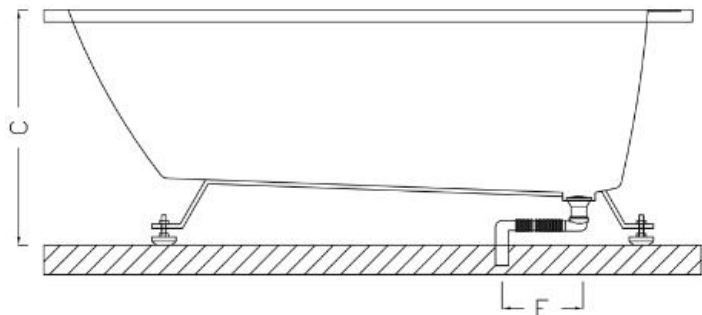

**Chatswood**  
 Unit 36/28 Barcoo Street  
 Chatswood NSW 2067  
 T 02 9882 2044

**MELBOURNE**  
 Richmond  
 229 Swan Street  
 Richmond VIC 3121  
 T 03 9428 9996

- Code: A-824
- 8mm Acrylic reinforced with fibreglass
- 10yr Warranty
- Smooth gloss white finish
- Non Slip
- Polished chrome popup waste
- Overflow kit installed
- Adjustable galvanised metal legs for levelling
- 1mtr 40mm Flexible waste hose for easy installation
- Galvanised supporting under carriage
- Net Weight Kgs – See table
- Australian Standard (SAI)
- AS/NZS 3718:2003

Model	A-824					
	A	B	C	D	E	F
Size	1400	700	580	280	350	200

Weight  
35kg