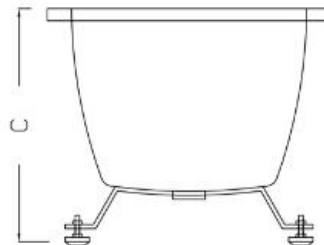

**Chatswood**  
 Unit 36/28 Barcoo Street  
 Chatswood NSW 2067  
 T 02 9882 2044

**MELBOURNE**  
 Richmond  
 229 Swan Street  
 Richmond VIC 3121  
 T 03 9428 9996

- Code: A-824
- 8mm Acrylic reinforced with fibreglass
- 10yr Warranty
- Smooth gloss white finish
- Non Slip
- Polished chrome popup waste
- Overflow kit installed
- Adjustable galvanised metal legs for levelling
- 1mtr 40mm Flexible waste hose for easy installation
- Galvanised supporting under carriage
- Net Weight Kgs – See table
- Australian Standard (SAI)
- AS/NZS 3718:2003

Model	A-824					
	A	B	C	D	E	F
Size	1400	700	580	280	350	200

Weight  
35kg