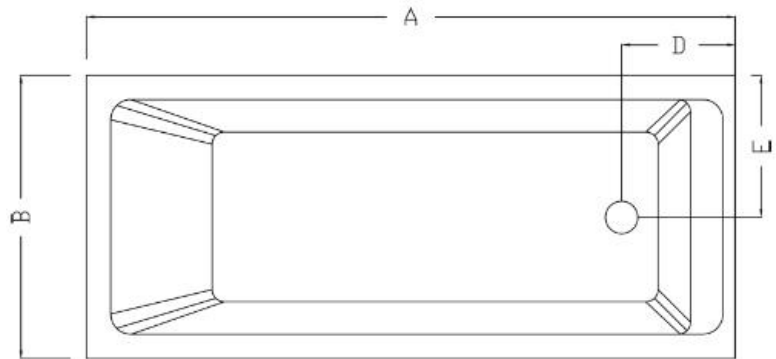

- Code: A-824
- 8mm Acrylic reinforced with fibreglass
- 10yr Warranty
- Smooth gloss white finish
- Non Slip
- Polished chrome popup waste
- Overflow kit installed
- Adjustable galvanised metal legs for levelling
- 1mtr 40mm Flexible waste hose for easy installation
- Galvanised supporting under carriage
- Net Weight Kgs – See table
- Australian Standard (SAI)
- AS/NZS 3718:2003

Model	A-824					
	A	B	C	D	E	F
Size	1400	700	580	280	350	200

Weight
35kg