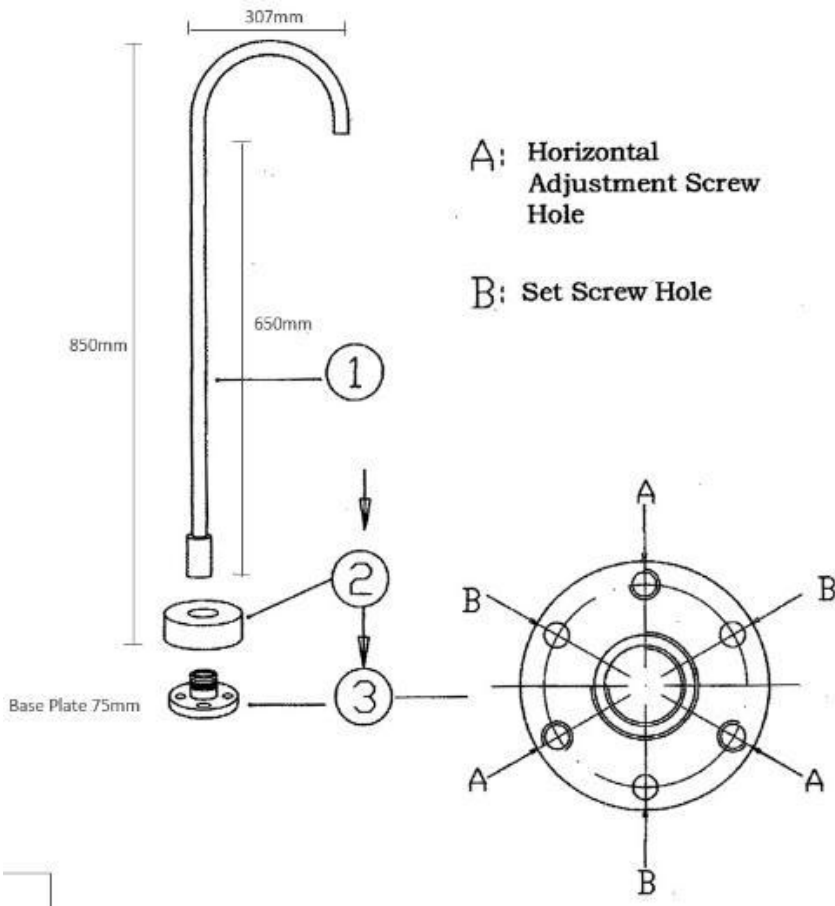

2S SERIES FREESTANDING SPOUT- GOOSENECK

- Code: A-B600
- Screw Fit
- 307MMSpout
- Superior European Design
- Quality DR Brass Construction
- Polished Chrome
- Australian Standard (SAI)
- AS/NZS 3718:2003

SYDNEY
Woollahra
163 Edgecliff Road
Woollahra NSW 2025
T 02 9386 9809

Crows Nest
113A Willoughby Road
Crows Nest NSW 2065
T 02 9460 6111

MELBOURNE
Richmond
229 Swan Street
Richmond VIC 3121
T 03 9428 9996

QUEENSLAND
Fortitude Valley
Shop 2, 826 Ann Street
Fortitude Valley QLD 4006
T 07 3852 6363