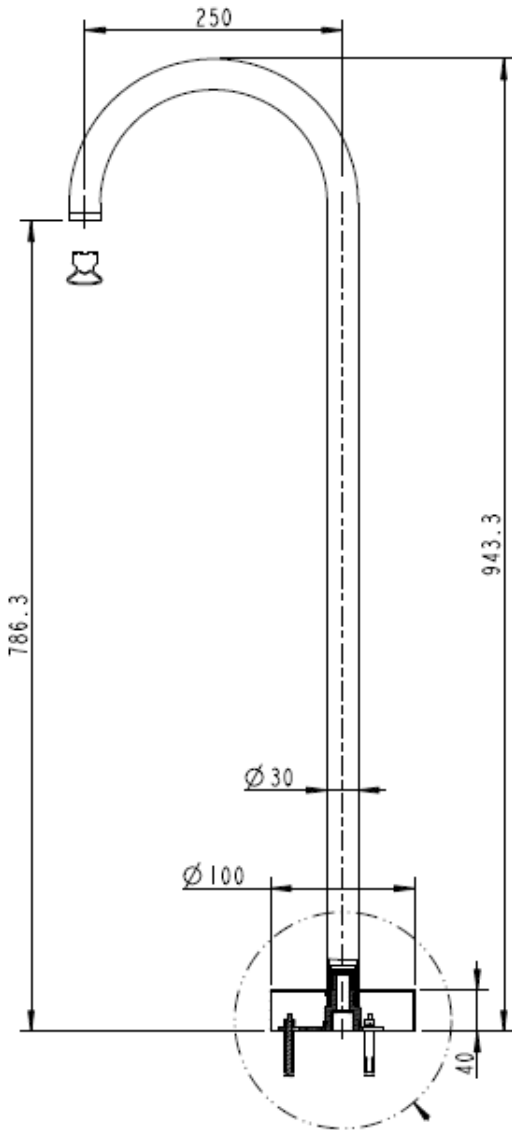

A-B600a BATH FILLER – PUSH FIT

- Code: A-B600a
- Australian Standard (SAI)