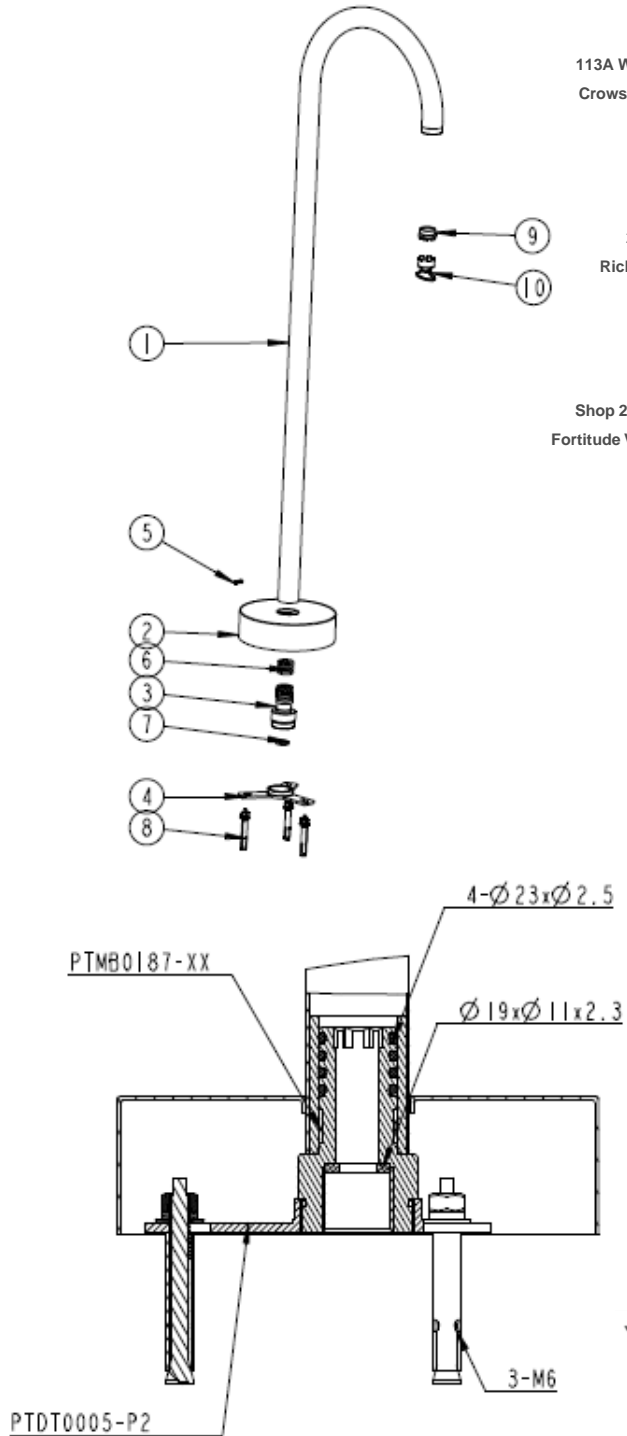

SYDNEY
Woollahra
163 Edgecliff Road
Woollahra NSW 2025
T 02 9386 9809

Crows Nest
113A Willoughby Road
Crows Nest NSW 2065
T 02 9460 6111

MELBOURNE
Richmond
229 Swan Street
Richmond VIC 3121
T 03 9428 9996

QUEENSLAND
Fortitude Valley
Shop 2, 826 Ann Street
Fortitude Valley QLD 4006
T 07 3852 6363

www.acsbathrooms.com.au