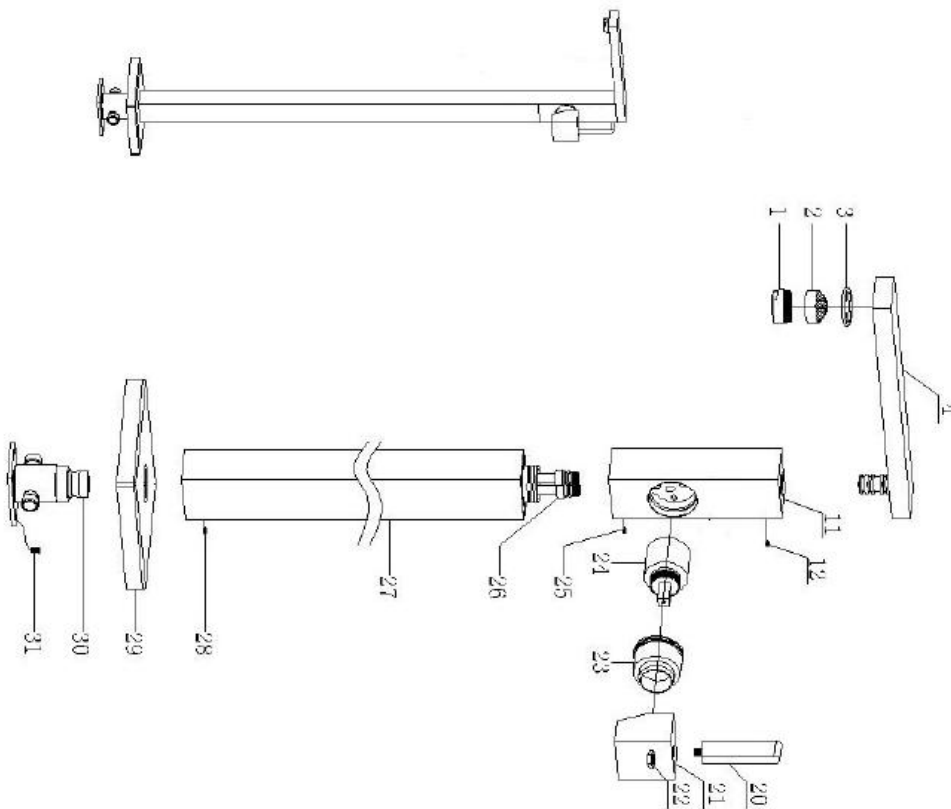

A-B710
Free Standing Bath Filler
Polished Chrome Finish with Swivel Head Action
865mm High Spout

SYDNEY
Woollahra
163 Edgecliff Road
Woollahra NSW 2025
T 02 9386 9809

Chatswood
Unit 36/28 Barcoo Street
Chatswood NSW 2067
T 02 9882 2044

A-B710
Free Standing Bath Filler
 Polished Chrome Finish with Swivel Head Action
 865mm High Spout