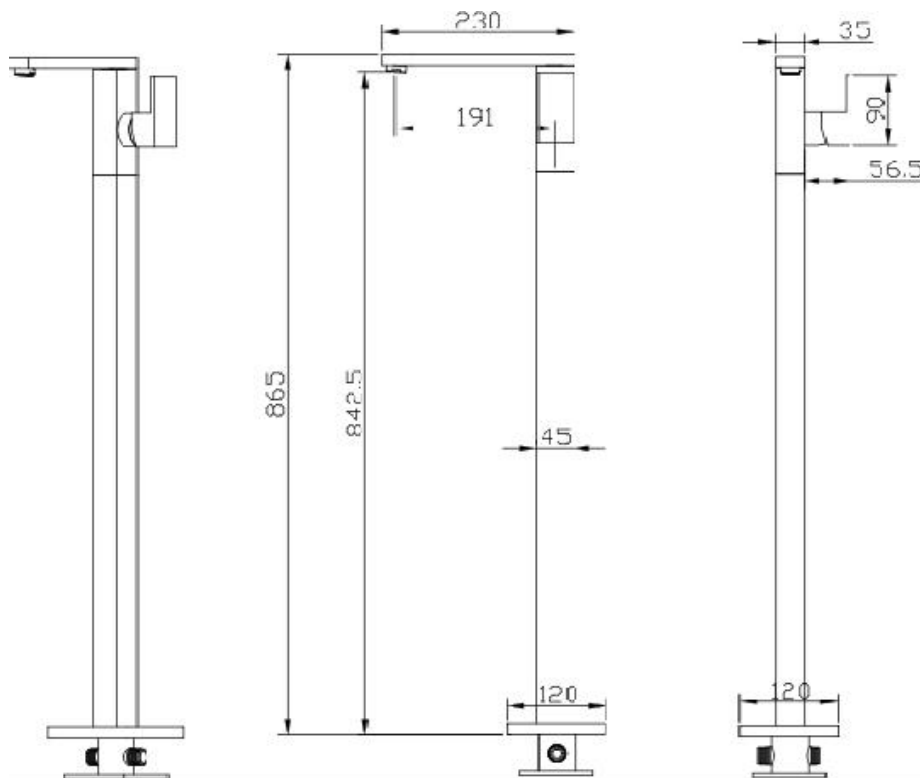

The last bastion of privacy, a space of peace and tranquillity, your Bathroom
Enjoy the look and feel of our European Bathroom fittings and fixtures.
Designed and made to the highest International and Australian standards.

A-B710
Free Standing Bath Filler
Polished Chrome Finish with Swivel Head Action
865mm High Spout

SYDNEY
Woollahra
163 Edgecliff Road
Woollahra NSW 2025
T 02 9386 9809

Chatswood
Unit 36/28 Barcoo Street
Chatswood NSW 2067
T 02 9882 2044

MELBOURNE
Richmond
229 Swan Street
Richmond VIC 3121
T 03 9428 9996