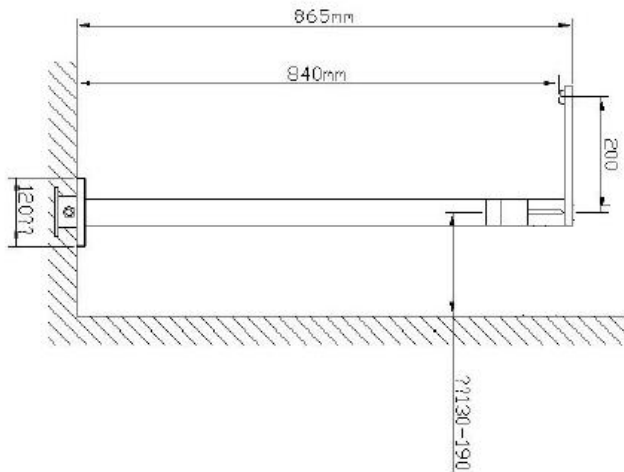

A-B710
Free Standing Bath Filler
 Polished Chrome Finish with Swivel Head Action
 865mm High Spout