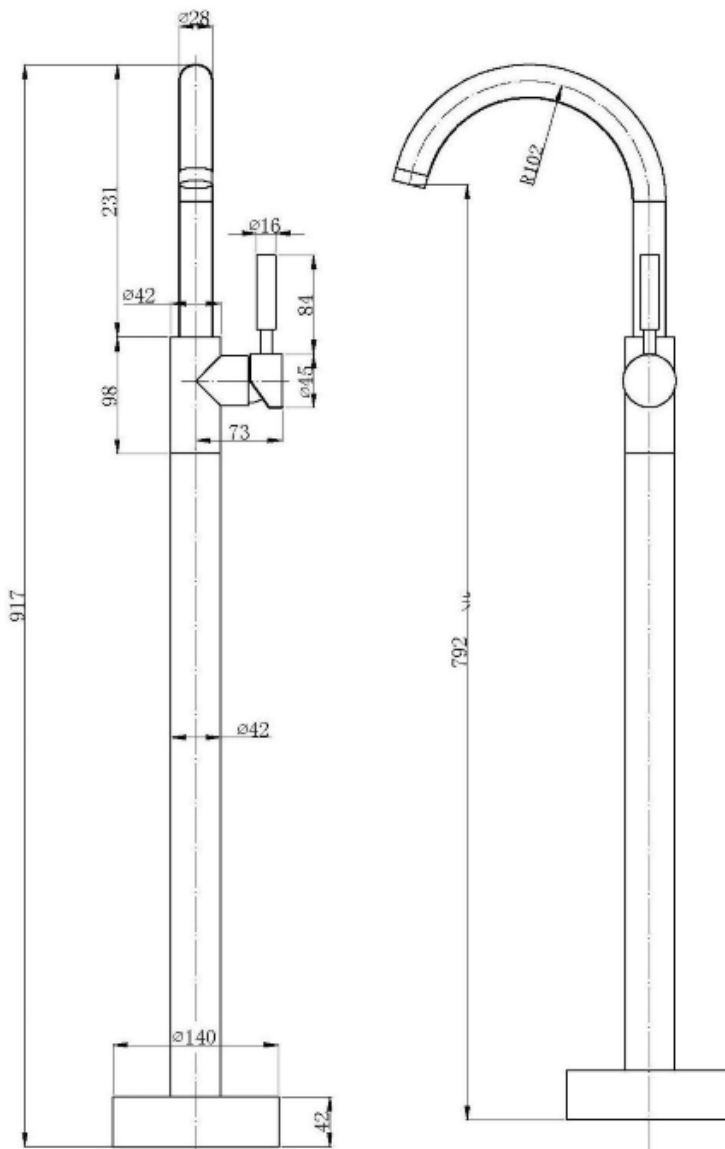

The last bastion of privacy, a space of peace and tranquillity, your Bathroom
Enjoy the look and feel of our European Bathroom fittings and fixtures.
Designed and made to the highest International and Australian standards.

motivo

2S SERIES FREESTANDING BATH FILLER – GOOSENECK

- Code: A-B900
- 231MM Spout
- Superior European Design
- Quality DR Brass Construction
- Polished Chrome
- WELS Approved
- Australian Standard (SAI)
- AS/NZS 3718:2003

SYDNEY

Woollahra
163 Edgecliff Road
Woollahra NSW 2025
T 02 9386 9809

Chatswood

Unit 36/28 Barcoo Street
Chatswood NSW 2067
T 02 9882 2044

MELBOURNE

Richmond
229 Swan Street
Richmond VIC 3121
T 03 9428 9996

WaterMark
LIC. WMKA00381
SAI GLOBAL

Australian
Standard

www.acsbathrooms.com.au