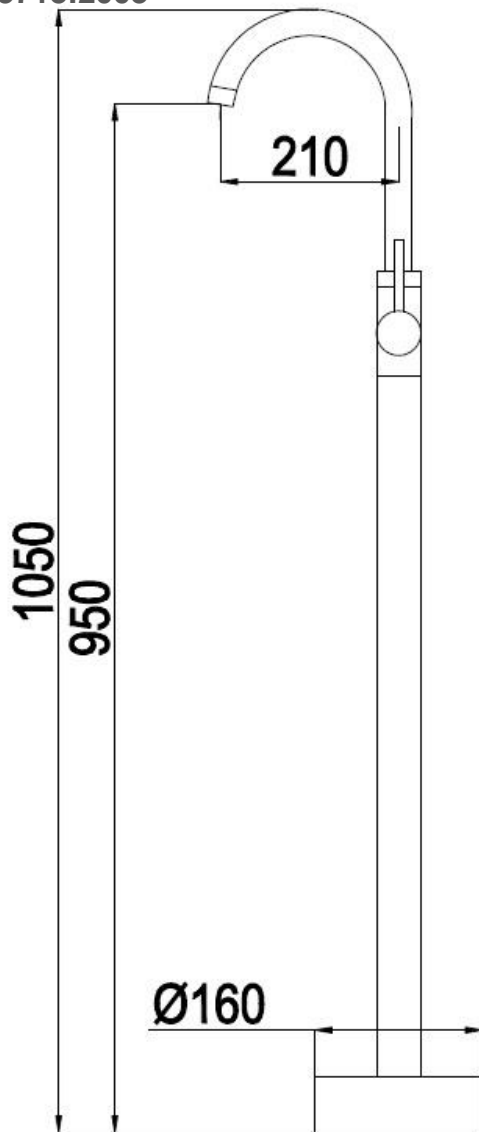

- CODE: A-B902MB
- Freestanding Bath Filler
- Gooseneck spout with Mixer
- Australian Standard (SAI)
- AS/NZS 3718:2003

SYDNEY

Woollahra

163 Edgecliff Road

Woollahra NSW 2025

T 02 9386 9809

Chatswood

Unit 36/28 Barcoo Street

Chatswood NSW 2067

T 02 9882 2044

MELBOURNE

Richmond

229 Swan Street

Richmond VIC 3121

T 03 9428 9996

Underfloor Installation block