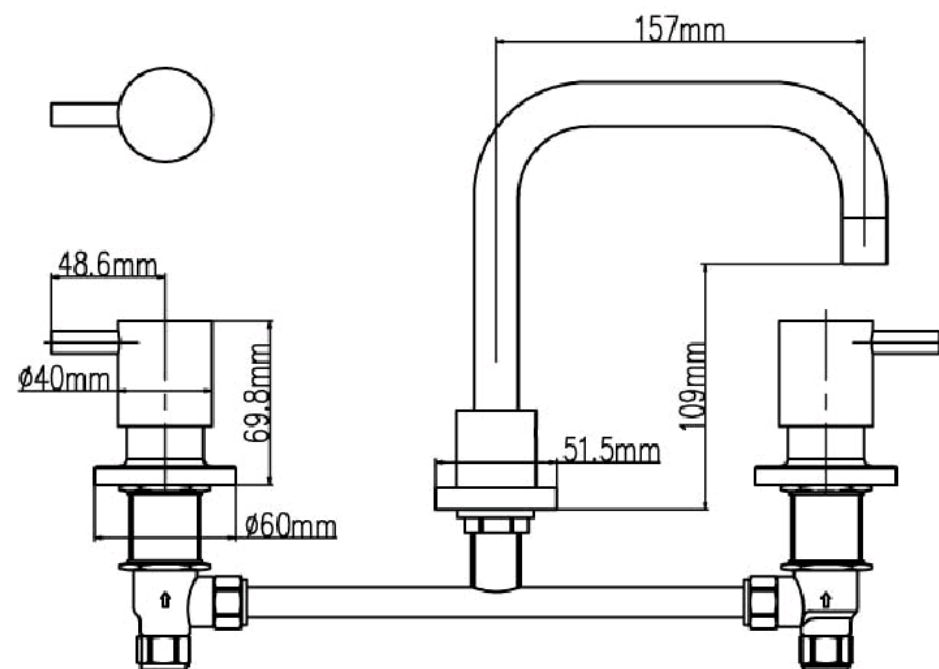

The last bastion of privacy, a space of peace and tranquillity, your Bathroom
Enjoy the look and feel of our European Bathroom fittings and fixtures.
Designed and made to the highest International and Australian standards.

motivo

ALLEGRA BASIN SET

- Code: ALL-01
- Superior Quality
- DR Brass Construction
- Polished Chrome
- WELS 3 Star Rating
- 8.5 Litres per minute
- WELS Licence Number: 0175
- WELS Registration No: T08219
- Australian Standard (SAI)
- AS/NZS 3718:2003

SYDNEY

Woollahra

163 Edgecliff Road

Woollahra NSW 2025

T 02 9386 9809

Crows Nest

113A Willoughby Road

Crows Nest NSW 2065

T 02 9460 6111

MELBOURNE

Richmond

229 Swan Street

Richmond VIC 3121

T 03 9428 9996

QUEENSLAND

Fortitude Valley

Shop 2, 826 Ann Street

Fortitude Valley QLD 4006

T 07 3852 6363

WaterMark
LIC. WMKA00381
SAI GLOBAL

Australian
Standard

www.acsbathrooms.com.au