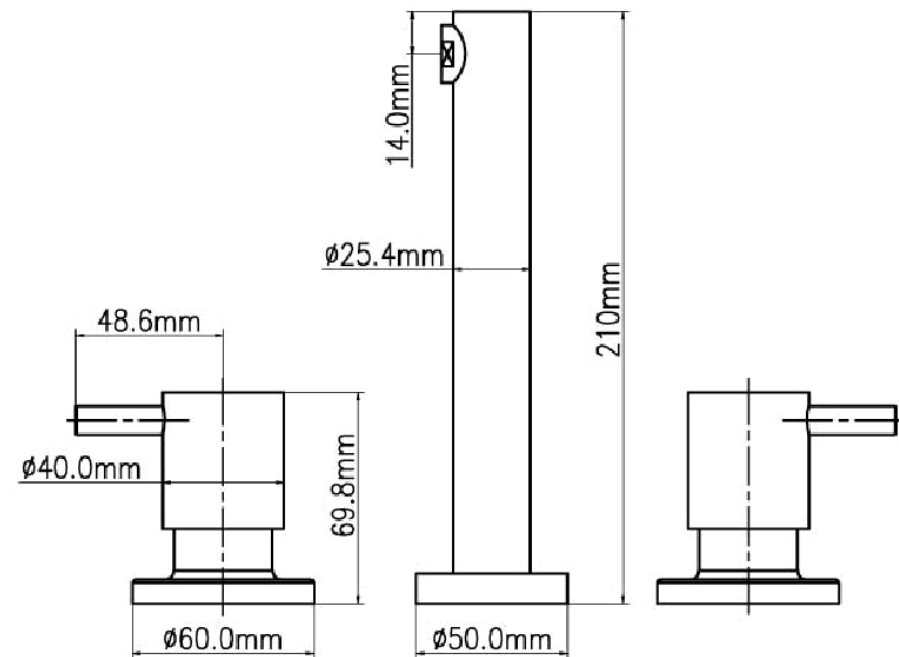

motivo

ALLEGRA WALL SET

- Code: ALL-02
- Superior Quality
- DR Brass Construction
- Polished Chrome
- Australian Standard (SAI)
- AS/NZS 3718:2003