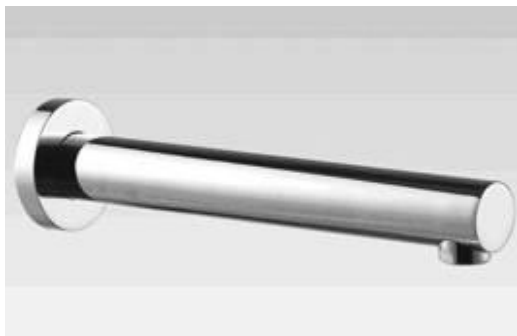

The last bastion of privacy, a space of peace and tranquillity, your Bathroom
Enjoy the look and feel of our European Bathroom fittings and fixtures.
Designed and made to the highest International and Australian standards.

motivo

ALLEGRA SPOUT