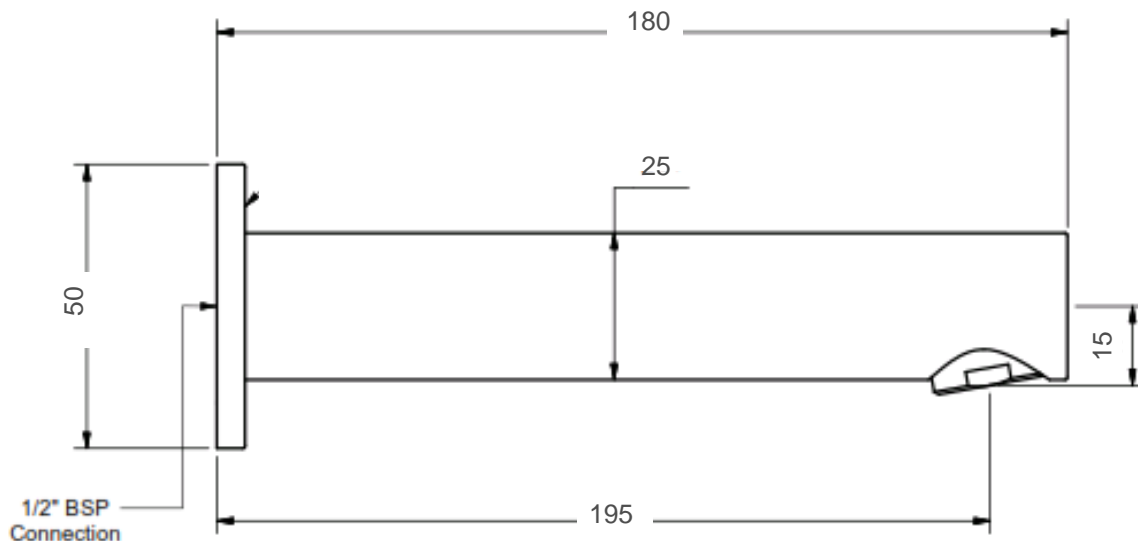

Fortitude Valley

Shop 2, 826 Ann Street

Fortitude Valley QLD 4006

T 07 3852 6363

- Code: ALL-06
- 180 MM BathSpout
- Superior European Design
- Quality DR Brass Construction
- Polished Chrome
- Australian Standard (SAI)
- AS/NZS 3718:2003