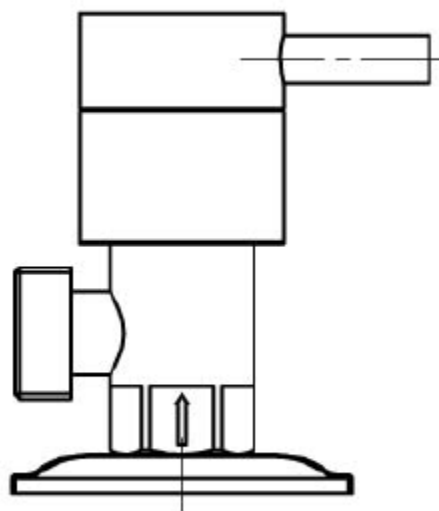

The last bastion of privacy, a space of peace and tranquillity, your Bathroom
Enjoy the look and feel of our European Bathroom fittings and fixtures.
Designed and made to the highest International and Australian standards.

ACS
DESIGNER BATHROOMS

motivo

ALLEGRA Washing Machine Set

SYDNEY

Woollahra

163 Edgecliff Road

Woollahra NSW 2025

T 02 9386 9809

Crows Nest

113A Willoughby Road

Crows Nest NSW 2065

T 02 9460 6111

MELBOURNE

Richmond

229 Swan Street

Richmond VIC 3121

T 03 9428 9996

QUEENSLAND

Fortitude Valley

Shop 2, 826 Ann Street

Fortitude Valley QLD 4006

T 07 3852 6363

- Code: ALL-07
- Superior Quality
- DR Brass Construction
- Polished Chrome
- Australian Standard (SAI)
- AS/NZS 3718:2003

WaterMark
LIC. WMKA00381
SAI GLOBAL

Australian
Standard

www.acsbathrooms.com.au