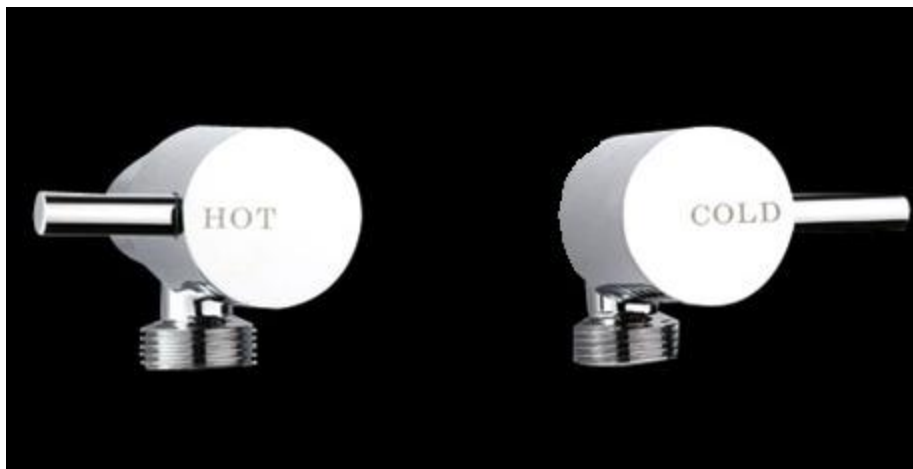

The last bastion of privacy, a space of peace and tranquillity, your Bathroom
Enjoy the look and feel of our European Bathroom fittings and fixtures.
Designed and made to the highest International and Australian standards.

ACS
DESIGNER BATHROOMS

motivo

ALLEGRA Washing Machine Set

SYDNEY

Woollahra

163 Edgecliff Road

Woollahra NSW 2025

T 02 9386 9809

Crows Nest

113A Willoughby Road

Crows Nest NSW 2065

T 02 9460 6111

MELBOURNE

Richmond

229 Swan Street

Richmond VIC 3121

T 03 9428 9996

QUEENSLAND

Fortitude Valley

Shop 2, 826 Ann Street

Fortitude Valley QLD 4006

T 07 3852 6363

- Code: ALL-07
- Superior Quality
- DR Brass Construction
- Polished Chrome
- Australian Standard (SAI)
- AS/NZS 3718:2003

WaterMark
LIC. WMKA00381
SAI GLOBAL

Australian
Standard

www.acsbathrooms.com.au