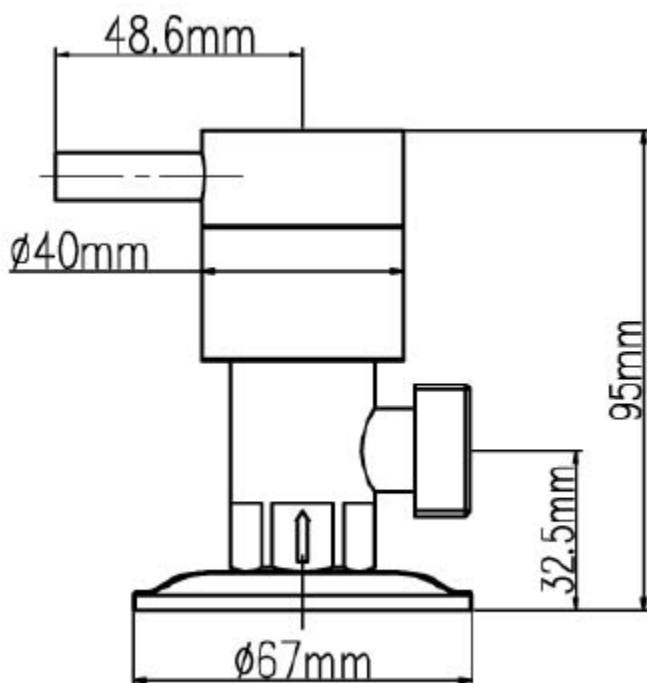

The last bastion of privacy, a space of peace and tranquillity, your Bathroom
Enjoy the look and feel of our European Bathroom fittings and fixtures.
Designed and made to the highest International and Australian standards.

ACS
DESIGNER BATHROOMS

motivo

ALLEGRA Washing Machine Set

SYDNEY

Woollahra

163 Edgecliff Road

Woollahra NSW 2025

T 02 9386 9809

Crows Nest

113A Willoughby Road

Crows Nest NSW 2065

T 02 9460 6111

MELBOURNE

Richmond

229 Swan Street

Richmond VIC 3121

T 03 9428 9996

QUEENSLAND

Fortitude Valley

Shop 2, 826 Ann Street

Fortitude Valley QLD 4006

T 07 3852 6363

- Code: ALL-07
- Superior Quality
- DR Brass Construction
- Polished Chrome
- Australian Standard (SAI)
- AS/NZS 3718:2003

WaterMark
LIC. WMKA00381
SAI GLOBAL

Australian
Standard

www.acsbathrooms.com.au