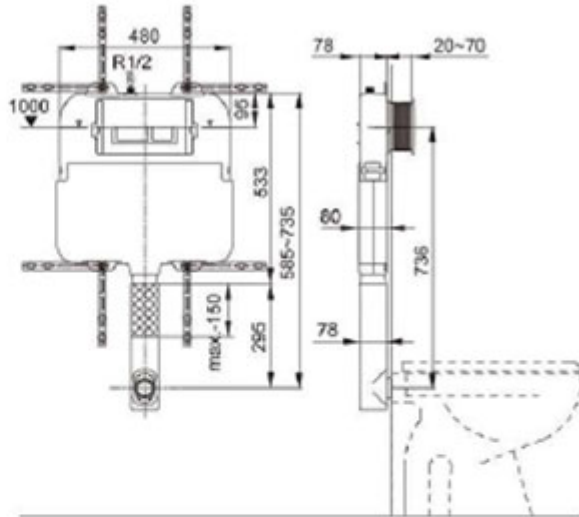

TOTO

AXENT

SWITZERLAND

Product Code: AXT-01

AXENT (WDI) Concealed Cistern For TOTO Buttons

Specification

Name	Concealed Cistern without Frame	SKU code	AXT-01
Size(mm)	831*80*480	Flush volume	3 / 4.5L
Color	White	Water intake mode	Top Inlet
Material	PC	Water inlet connection	G1/2"
Applicable water pressure(MPa)	0.07~0.75	Gross weight(kg)	6
Volume (m³)	0.084	Net weight(kg)	4
Operation mode	Front Press	Certification obtained	WELS,WATERMARK,WRAS,SASO,SIRIM

ACS

1300 898 889

www.acsbathrooms.com.au