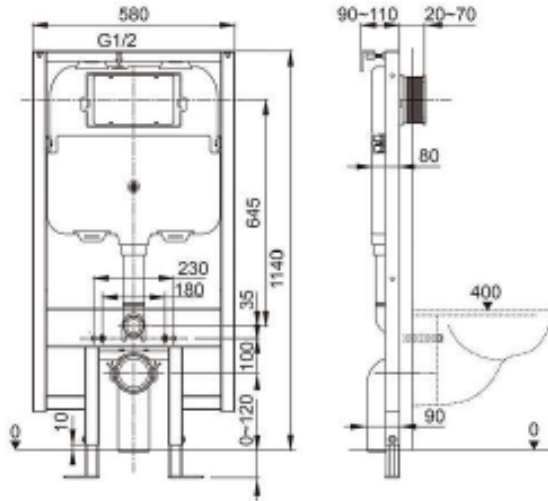

TOTO

Product Code: AXT-02

AXENT (WDI) Concealed Cistern with Frame For TOTO Buttons

AXENT

SWITZERLAND

Specification

Name	Concealed Cistern with Frame	SKU code	AXT-02
Size(mm)	1140*80*580	Flush volume	3 / 4.5 L
Color	Grey	Water intake mode	Top Inlet
Material	PC+SS	Water inlet connection	G1/2"
Applicable water pressure(MPa)	0.07~0.75	Gross weight(kg)	17
Volume (m³)	0.122	Net weight(kg)	15
Operation mode	Front Press	Certification obtained	WELS, WATERMARK, WRAS, SASO, SIRIM

ACS

1300 898 889

www.acsbathrooms.com.au