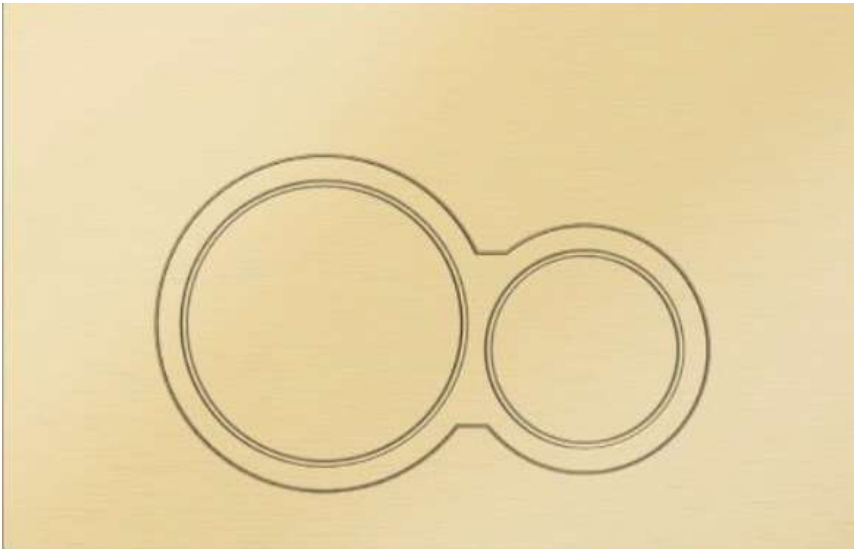

TOTO

Product Code: AXT-04c AXENT Cistern Button Brushed Brass

Size:

Material:

Actuation Type:

Matching In-Wall Cistern:

236W x 152H x 8D mm

ABS

Mechanical

AXT-01

AXENT In-wall Cistern w/o Frame

AXT-02

AXENT In-wall Cistern with Frame

AXT-03

AXENT In-wall Cistern w/o Frame

Low-level, Front/Top Press