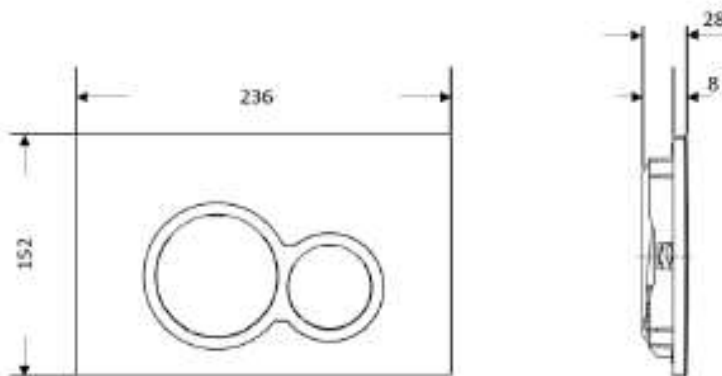

ACS

1300 898 889

www.acsbathrooms.com.au