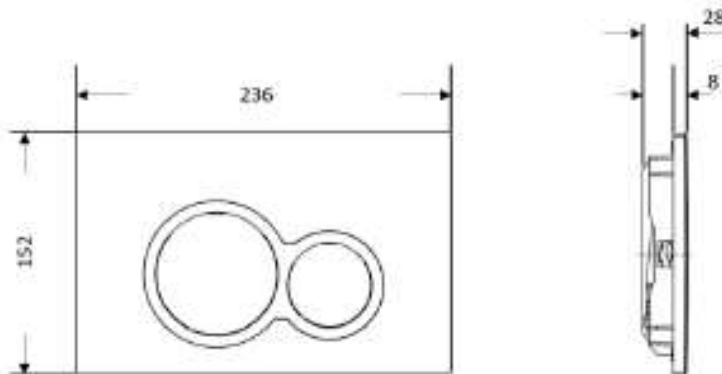

ACS

1300 898 889

www.acsbathrooms.com.au