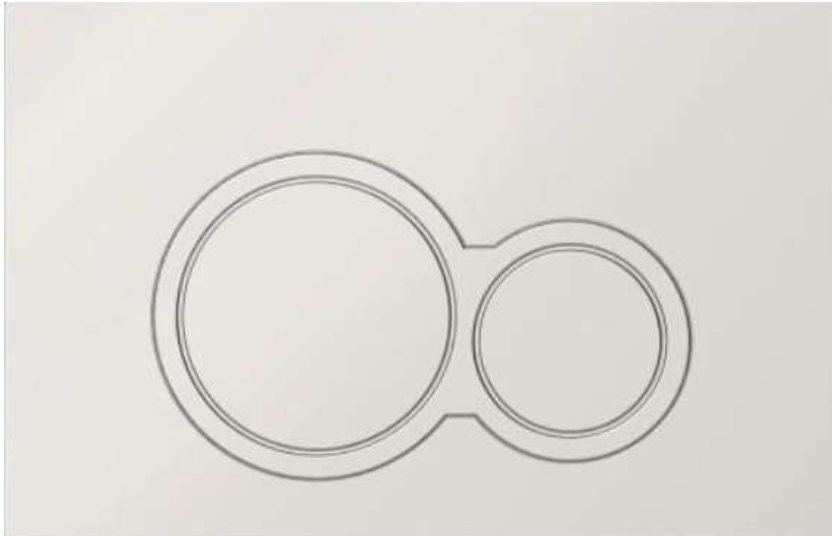

TOTO

Product Code: AXT-04d AXENT Cistern Button Brushed Nickel

Size:

236W x 152H x 8D mm

Material:

ABS

Actuation Type:

Mechanical

Matching In-Wall Cistern:

AXT-01

AXENT In-wall Cistern w/o Frame

AXT-02

AXENT In-wall Cistern with Frame

AXT-03

AXENT In-wall Cistern w/o Frame

Low-level, Front/Top Press