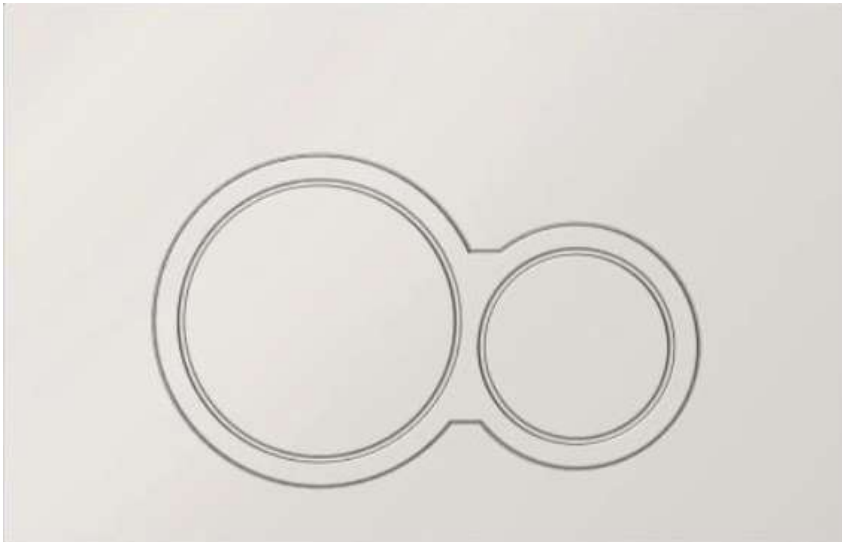

TOTO

Product Code: AXT-04g AXENT Cistern Button Polished Nickel

Size:

236W x 152H x 8D mm

Material:

ABS

Actuation Type:

Mechanical

Matching In-Wall Cistern:

AXT-01

AXENT In-wall Cistern w/o Frame

AXT-02

AXENT In-wall Cistern with Frame

AXT-03

AXENT In-wall Cistern w/o Frame

Low-level, Front/Top Press