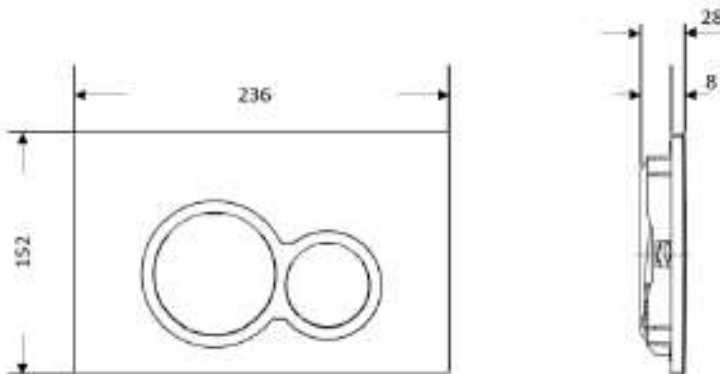

ACS

1300 898 889

www.acsbathrooms.com.au