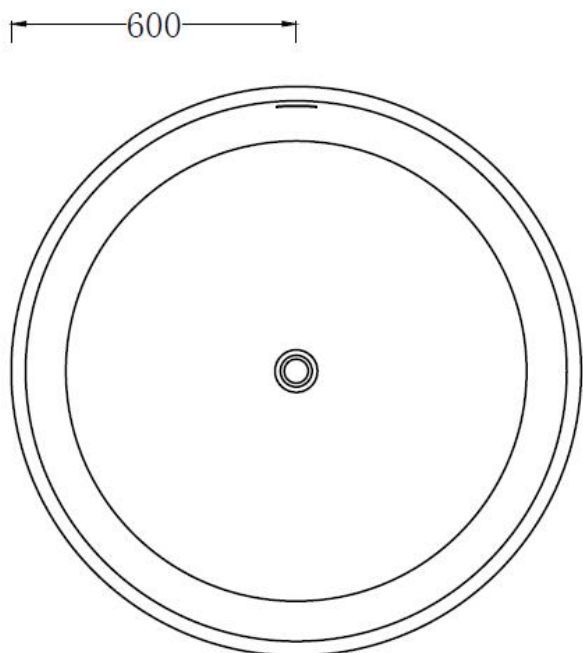

## Code: B-160a

**Material:** Isostone - 70% Limestone Composite

**Size:** W 1200 x D 1200 x H 560 mm

**Warranty:** 10 Years

### Specifications:

- Crate size:  
W 1330 x D 1330 x H 770 mm
- Gross Weight: 194Kg

WaterMark  
LIC. WMKA00381  
SAI GLOBAL