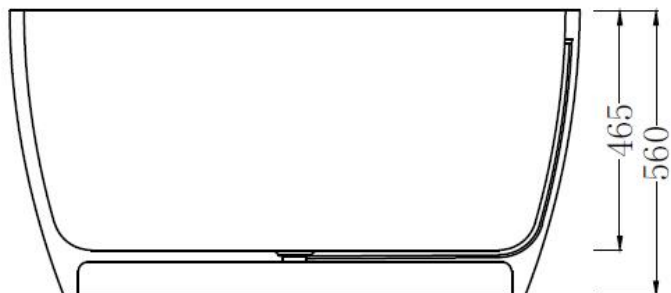

## Code: B-160a

**Material:** Isostone - 70% Limestone Composite

**Size:** W 1200 x D 1200 x H 560 mm

**Warranty:** 10 Years

### Specifications:

- Crate size:  
W 1330 x D 1330 x H 770 mm
- Gross Weight: 194Kg

WaterMark  
LIC. WMKA00381  
SAI GLOBAL