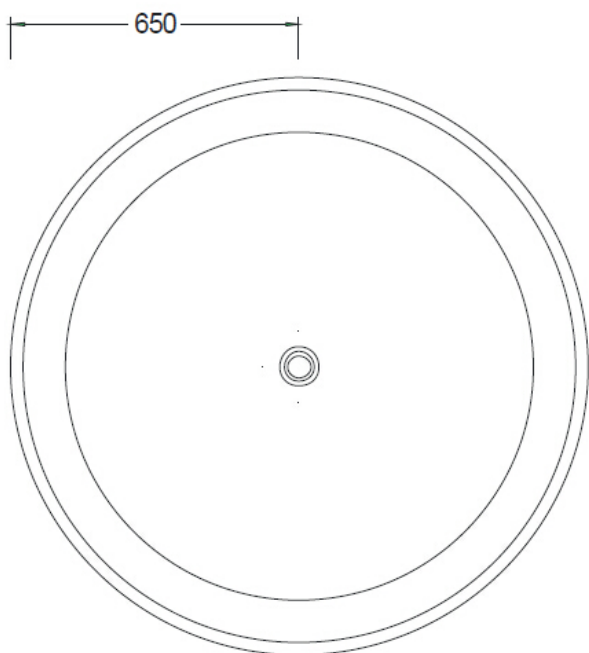

moda

Code: B-160c

Material: Isostone - 70% Limestone Composite

Size: W 1300 x D 1300 x H 600 mm

Warranty: 10 Years

Features:

- Freestanding Bath
- Smooth matt white finish (gloss by custom order)
- Italian Design & Engineering
- Solid Material
- Suits 40mm waste
- Scratch and Stain resistance
- Repairable Material
- Australian Standard (SAI)
AS/NZS 3718:2003

LEA

Specifications:

- Crate size:
W 1430 x D 1430 x H 810 mm
- Gross Weight: 230Kg

WaterMark
LIC. WMKA00381
SAI GLOBAL

Australian
Standard

ACS

DESIGNER BATHROOMS

1300 898 889