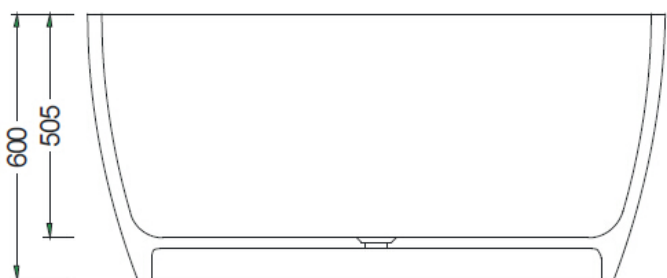

moda

Code: B-160c

Material: Isostone - 70% Limestone Composite

Size: W 1300 x D 1300 x H 600 mm

Warranty: 10 Years

Features:

- Freestanding Bath
- Smooth matt white finish (gloss by custom order)
- Italian Design & Engineering
- Solid Material
- Suits 40mm waste
- Scratch and Stain resistance
- Repairable Material
- Australian Standard (SAI)
AS/NZS 3718:2003

LEA

Specifications:

- Crate size:
W 1430 x D 1430 x H 810 mm
- Gross Weight: 230Kg

WaterMark
LIC. WMKA00381
SAI GLOBAL

Australian
Standard

ACS

DESIGNER BATHROOMS

1300 898 889