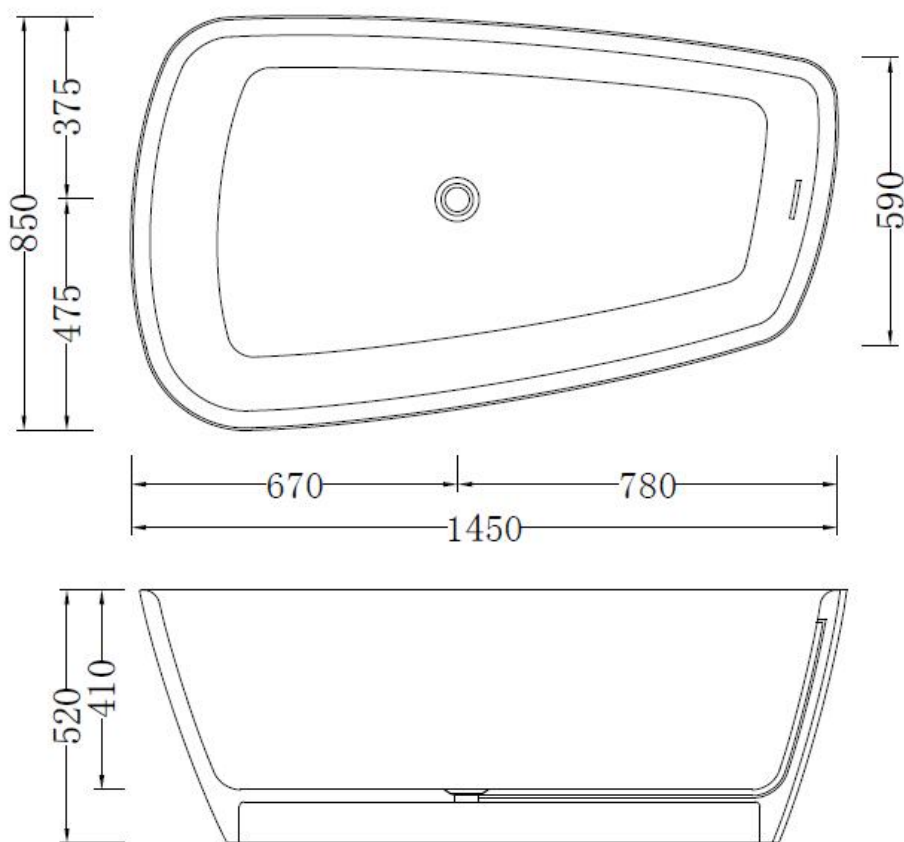

moda

Code: B-163

Material: Isostone - 70% Limestone Composite

Size: W 1450 x D 850 x H 520 mm

Warranty: 10 Years

Features:

- Freestanding Bath
- Smooth matt white finish (gloss by custom order)
- Italian Design & Engineering
- Solid Material
- Suits 40mm waste
- Scratch and Stain resistance
- Repairable Material
- Australian Standard (SAI)
AS/NZS 3718:2003

GARANANCE

Specifications:

- Crate size:
W 1580 x D 980 x H 730 mm
- Gross Weight: 200Kg

WaterMark
LIC. WMKA00381
SAI GLOBAL

ACS

DESIGNER BATHROOMS

1300 898 889

www.acsbathrooms.com.au