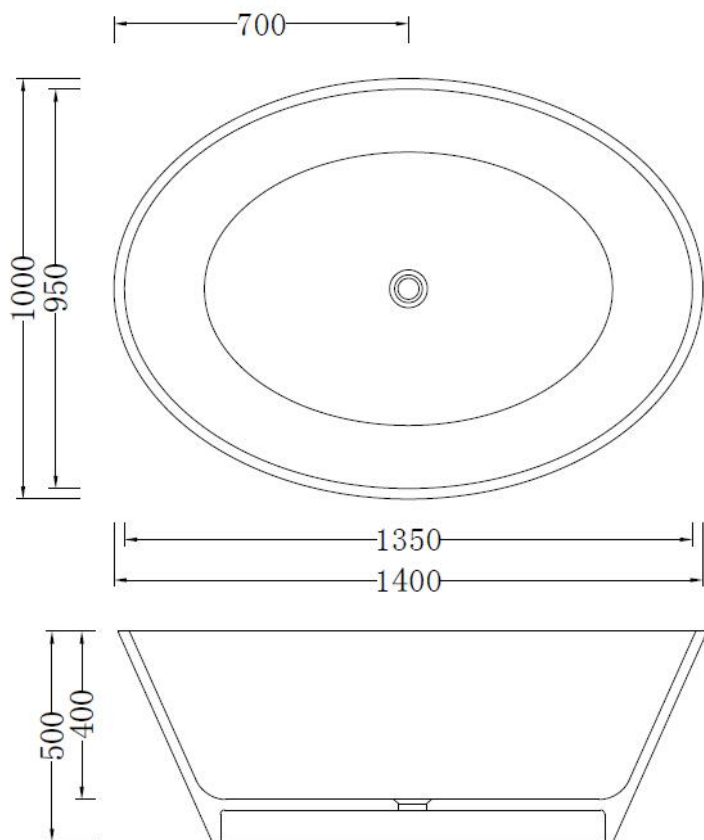

## Code: B-164a

**Material:** Isostone - 70% Limestone Composite

**Size:** W 1400 x D 1000 x H 500 mm

**Warranty:** 10 Years

### Specifications:

- Crate size:  
W 1530 x D 1130 x H 710 mm
- Gross Weight: 151Kg

WaterMark  
LIC. WMKA00381  
SAI GLOBAL

Australian  
Standard