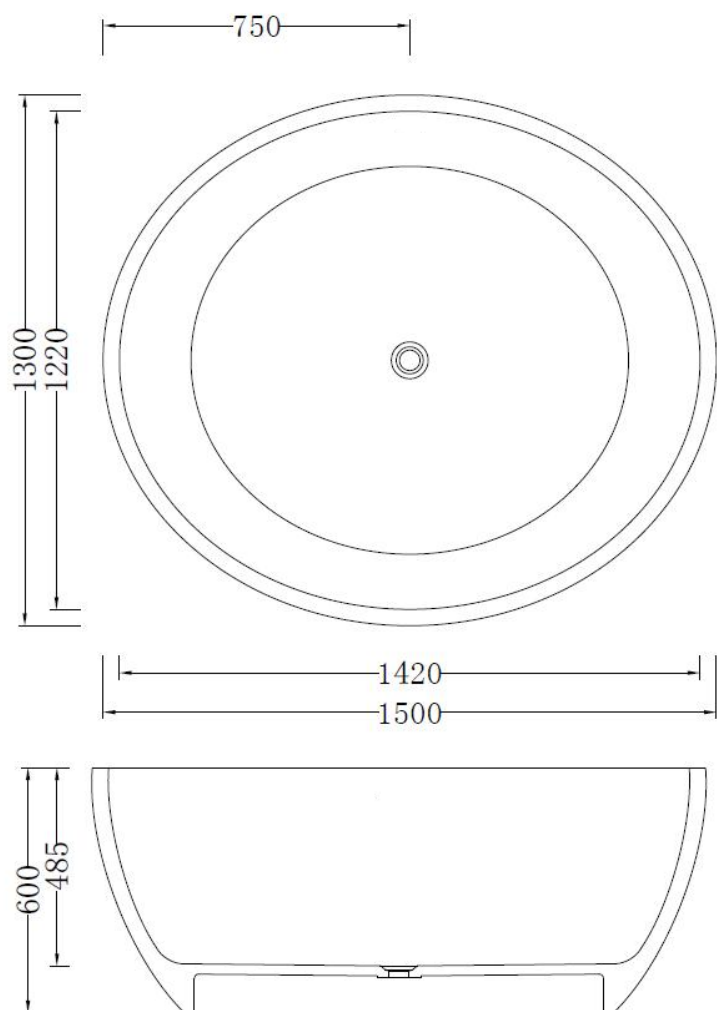

## Code: B-165

**Material:** Isostone - 70% Limestone Composite

**Size:** W 1500 x D 1300 x H 600 mm

**Warranty:** 10 Years

### Specifications:

- Crate size:  
W 1630 x D 1430 x H 810 mm
- Gross Weight: 276Kg

WaterMark  
LIC: WMKA00381  
SAI GLOBAL