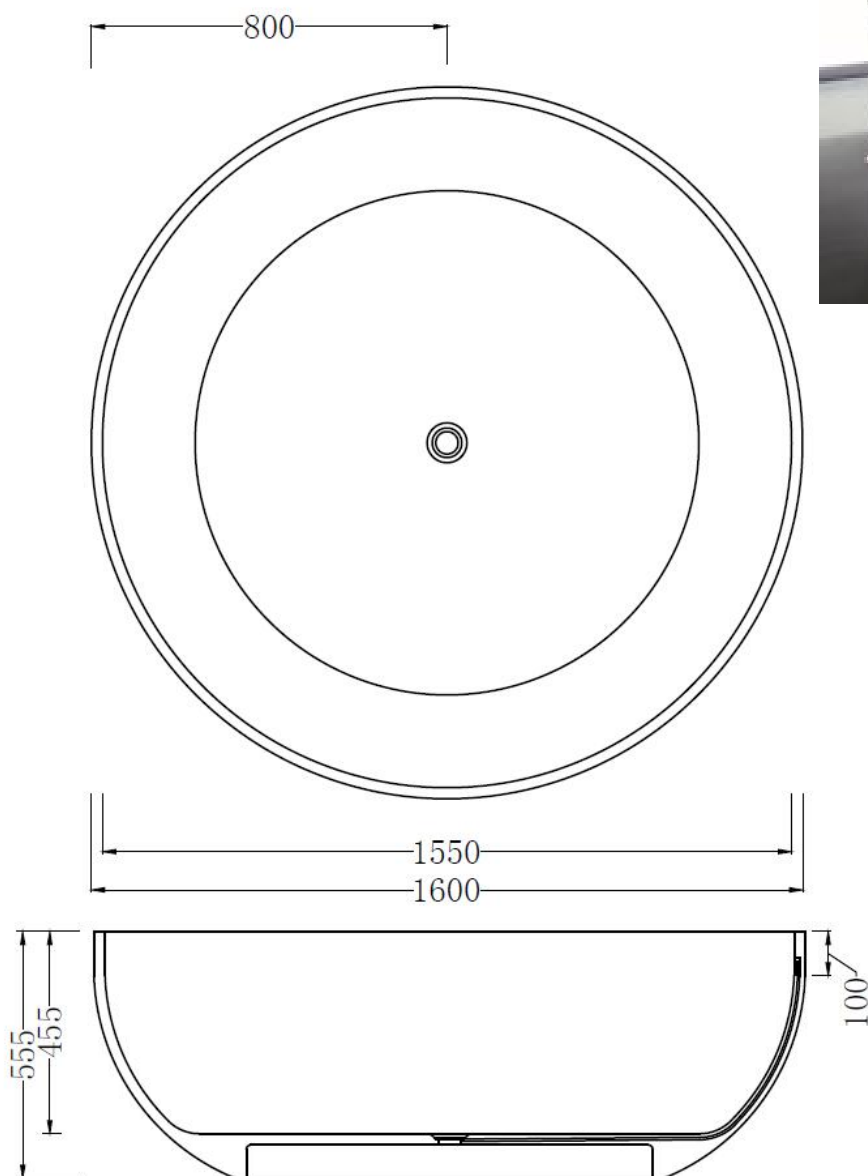

moda

Code: B-168c

Material: Isostone - 70% Limestone Composite

Size: W 1600 x D 1600 x H 555 mm

Warranty: 10 Years

Features:

- Freestanding Bath
- Smooth matt white finish (gloss by custom order)
- Italian Design & Engineering
- Solid Material
- Suits 40mm waste
- Scratch and Stain resistance
- Repairable Material
- Australian Standard (SAI)
AS/NZS 3718:2003

VIOLETTE

Specifications:

- Crate size:
W 1730 x D 1730 x H 765 mm
- Gross Weight: 259Kg

WaterMark
LIC: WMKA00381
SAI GLOBAL

Australian
Standard

ACS

DESIGNER BATHROOMS

1300 898 889