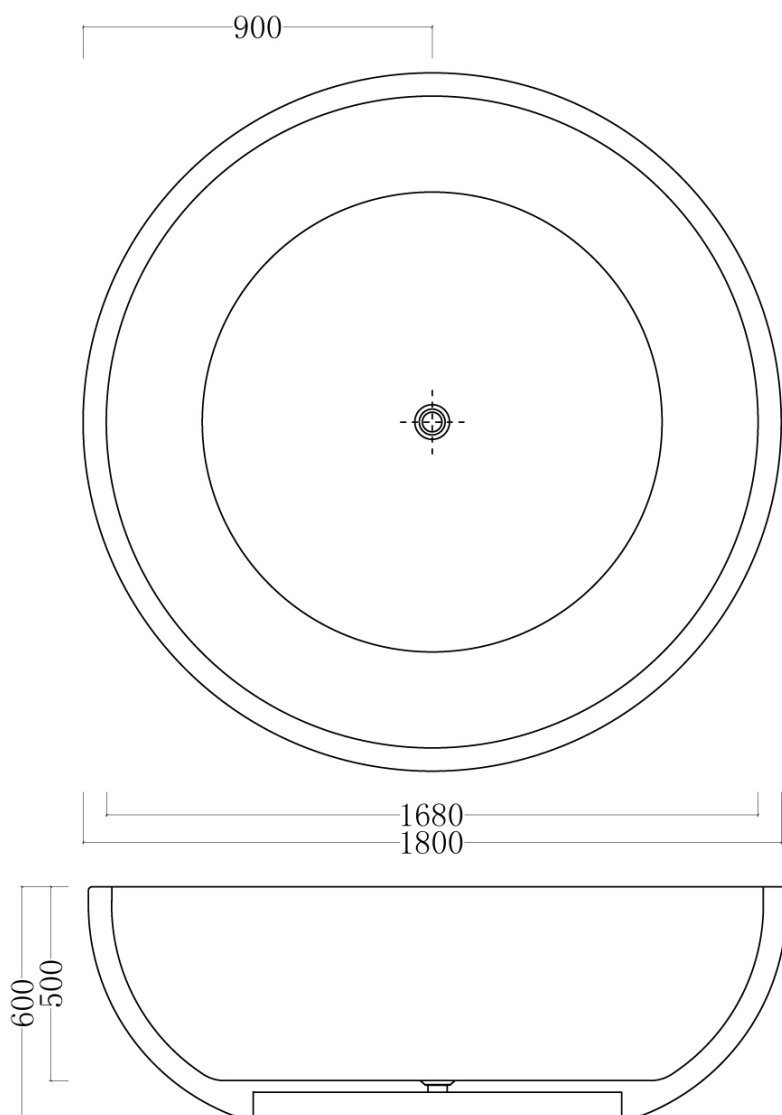

## Code: B-168e

**Material:** Isostone - 70% Limestone Composite  
**Size:** W 1800 x D 1800 x H 600 mm, 60mm Thick  
**Warranty:** 10 Years

## VIOLETTE

### Specifications:

- Crate size:  
W 1930 x D 1930 x H 810 mm
- Gross Weight: 465.6Kg

WaterMark  
LIC: WMKA00381  
SAI GLOBAL