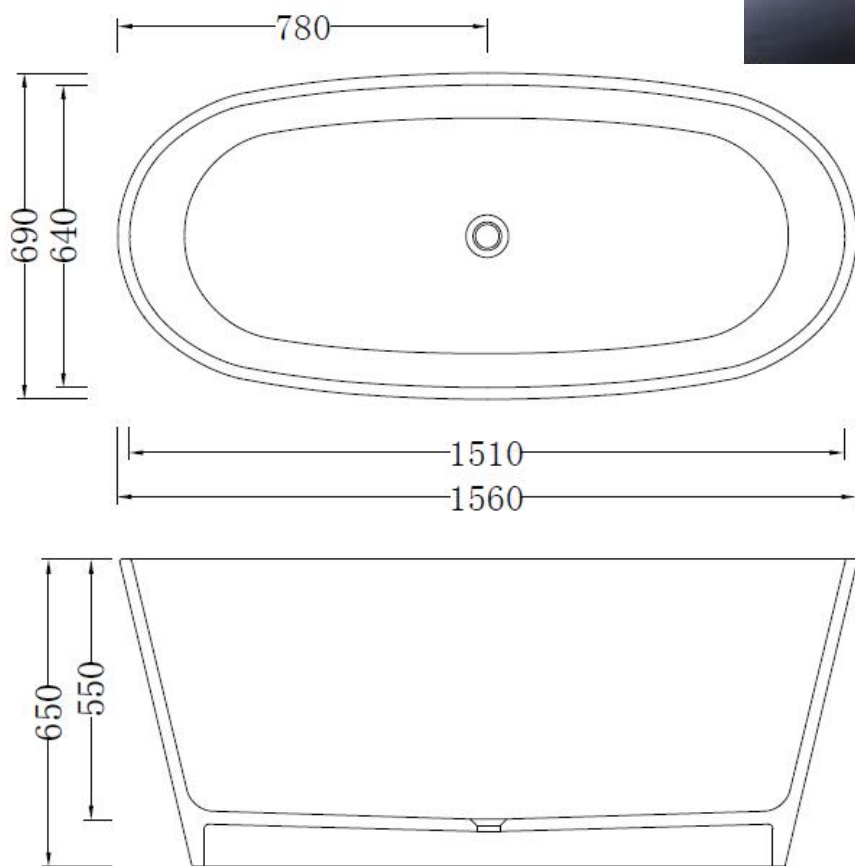

## Code: B-170a

**Material:** Isostone - 70% Limestone Composite

**Size:** W 1560 x D 690 x H 650 mm

**Warranty:** 10 Years

### Specifications:

- Crate size:  
W 1690 x D 820 x H 860 mm
- Gross Weight: 178.5Kg

WaterMark  
LIC: WMKA00381  
SAI GLOBAL