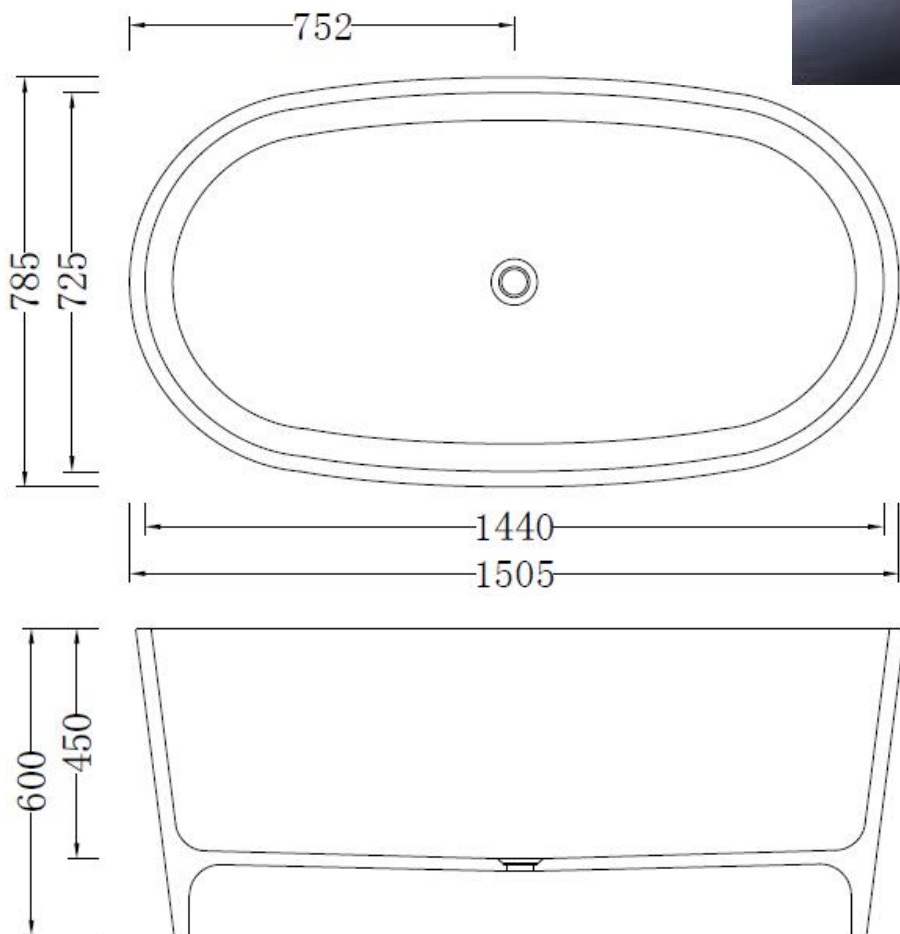

moda

Code: B-170b

Material: Isostone - 70% Limestone Composite

Size: W 1505 x D 785 x H 600 mm

Warranty: 10 Years

Features:

- Freestanding Bath
- Smooth matt white finish (gloss by custom order)
- Italian Design & Engineering
- Solid Material
- Suits 40mm waste
- Scratch and Stain resistance
- Repairable Material
- Australian Standard (SAI)
AS/NZS 3718:2003

LISA

Specifications:

- Crate size:
W 1635 x D 915 x H 810 mm
- Gross Weight: 220.3Kg

WaterMark
LIC. WMKA00381
SAI GLOBAL

Australian
Standard

ACS

DESIGNER BATHROOMS

1300 898 889