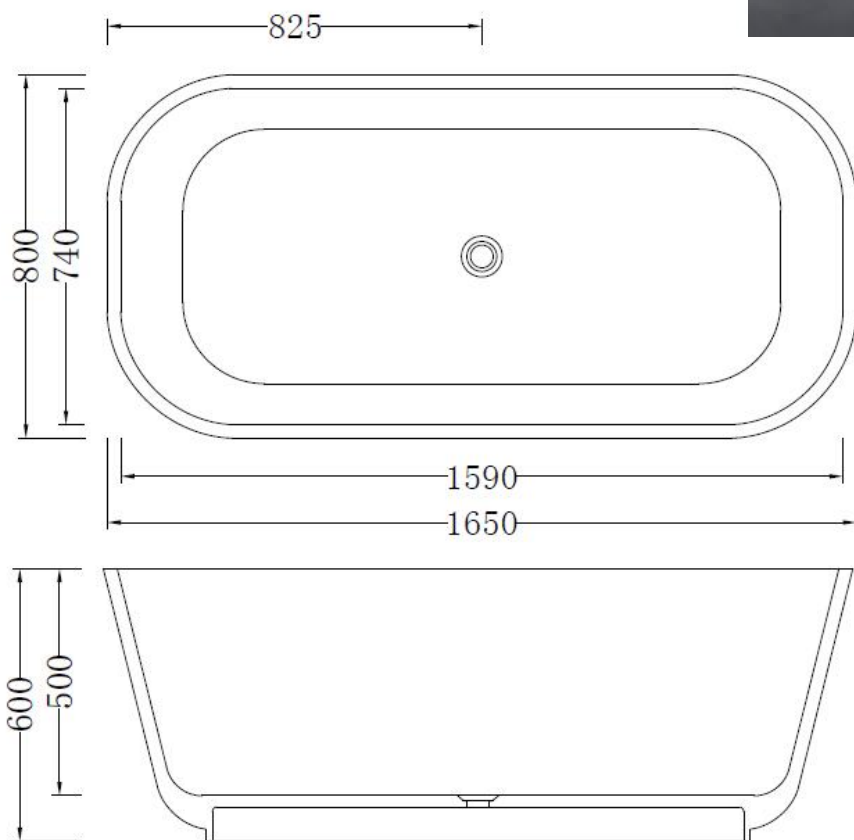

## Code: B-173a

**Material:** Isostone - 70% Limestone Composite

**Size:** W 1650 x D 800 x H 600 mm

**Warranty:** 10 Years

### Specifications:

- Crate size:  
W 1780 x D 930 x H 810 mm
- Gross Weight: 215.9Kg

WaterMark  
LIC: WMKA00381  
SAI GLOBAL

Australian  
Standard